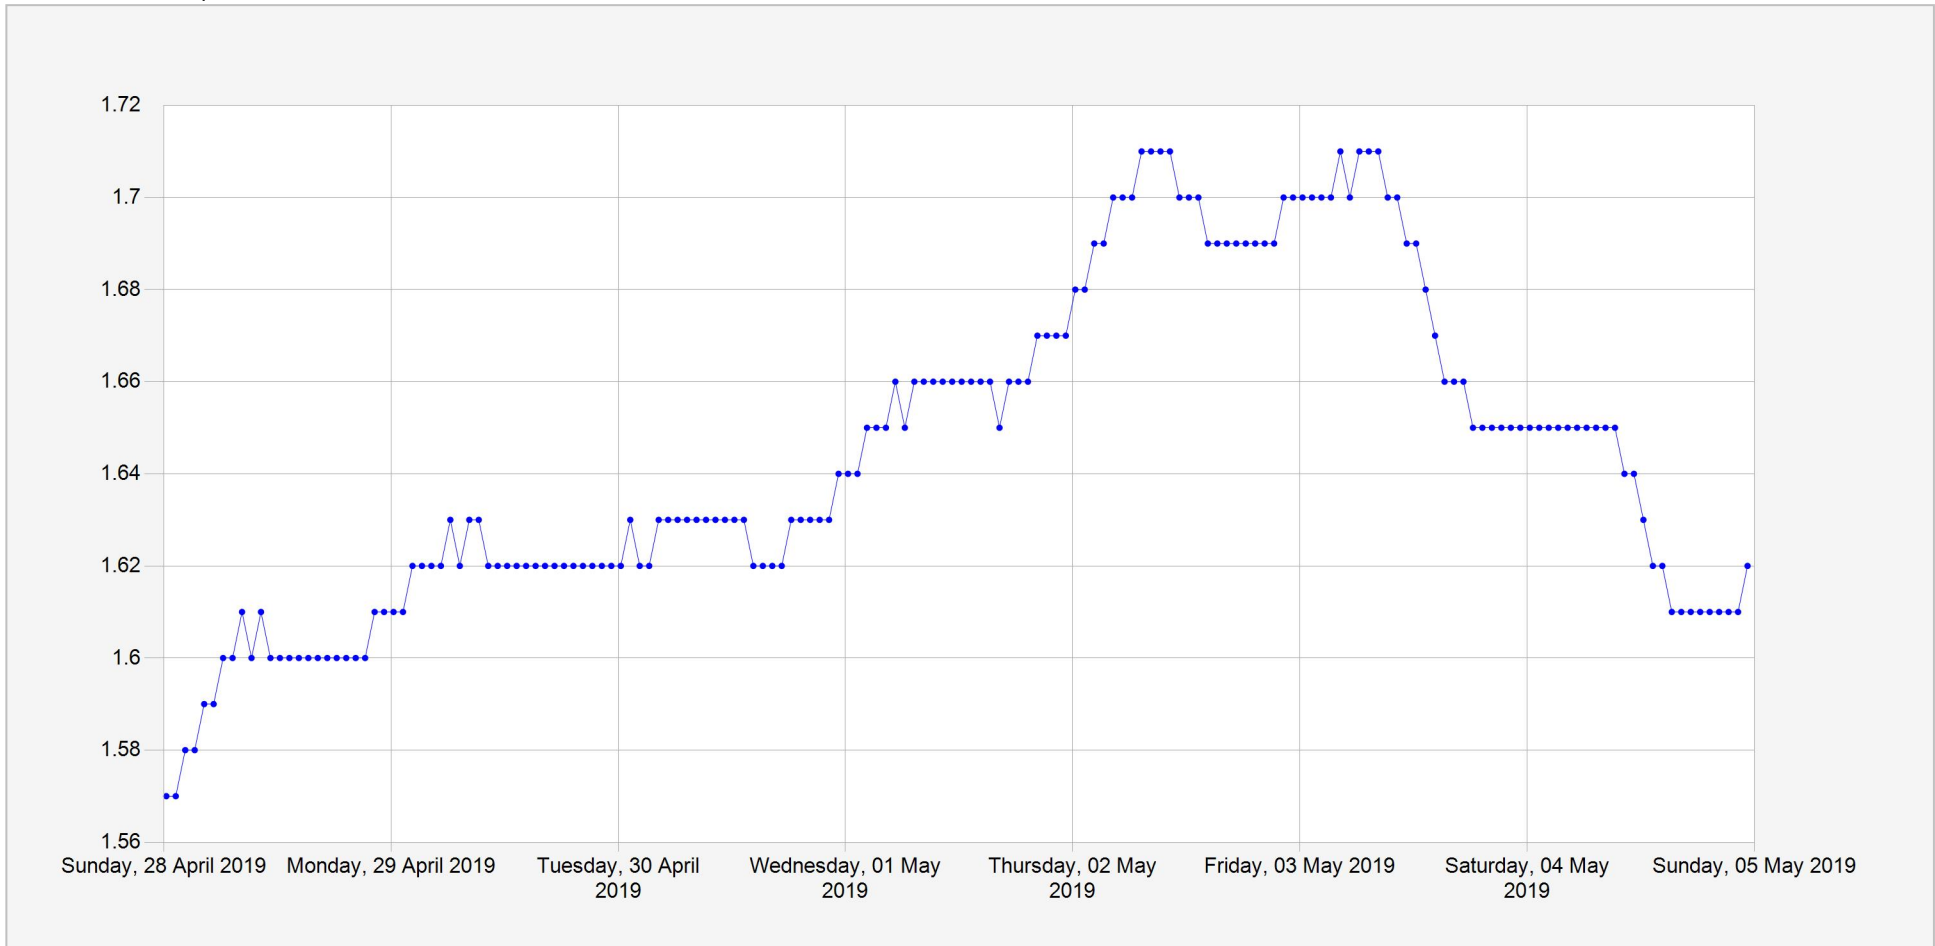

Akagera Daily Water Level

Units: m
Identifier: Stage.Telemetry1@259501
Location: Kanzenze

Week of: 2019-April-28

Date Processed: May 6, 2019 08:15

Page 1 of 1

DISCLAIMER :

The data made available through this portal is provided by RWFA to help the sustainable development of water resources and increase our water knowledge base. We ask that resulting research and studies be published and shared with RWFA. Additionally the data is provided 'as is' and RWFA takes no responsibility for any loss or damage suffered as a result of using this data. By downloading this data you are explicitly agreeing to these conditions.