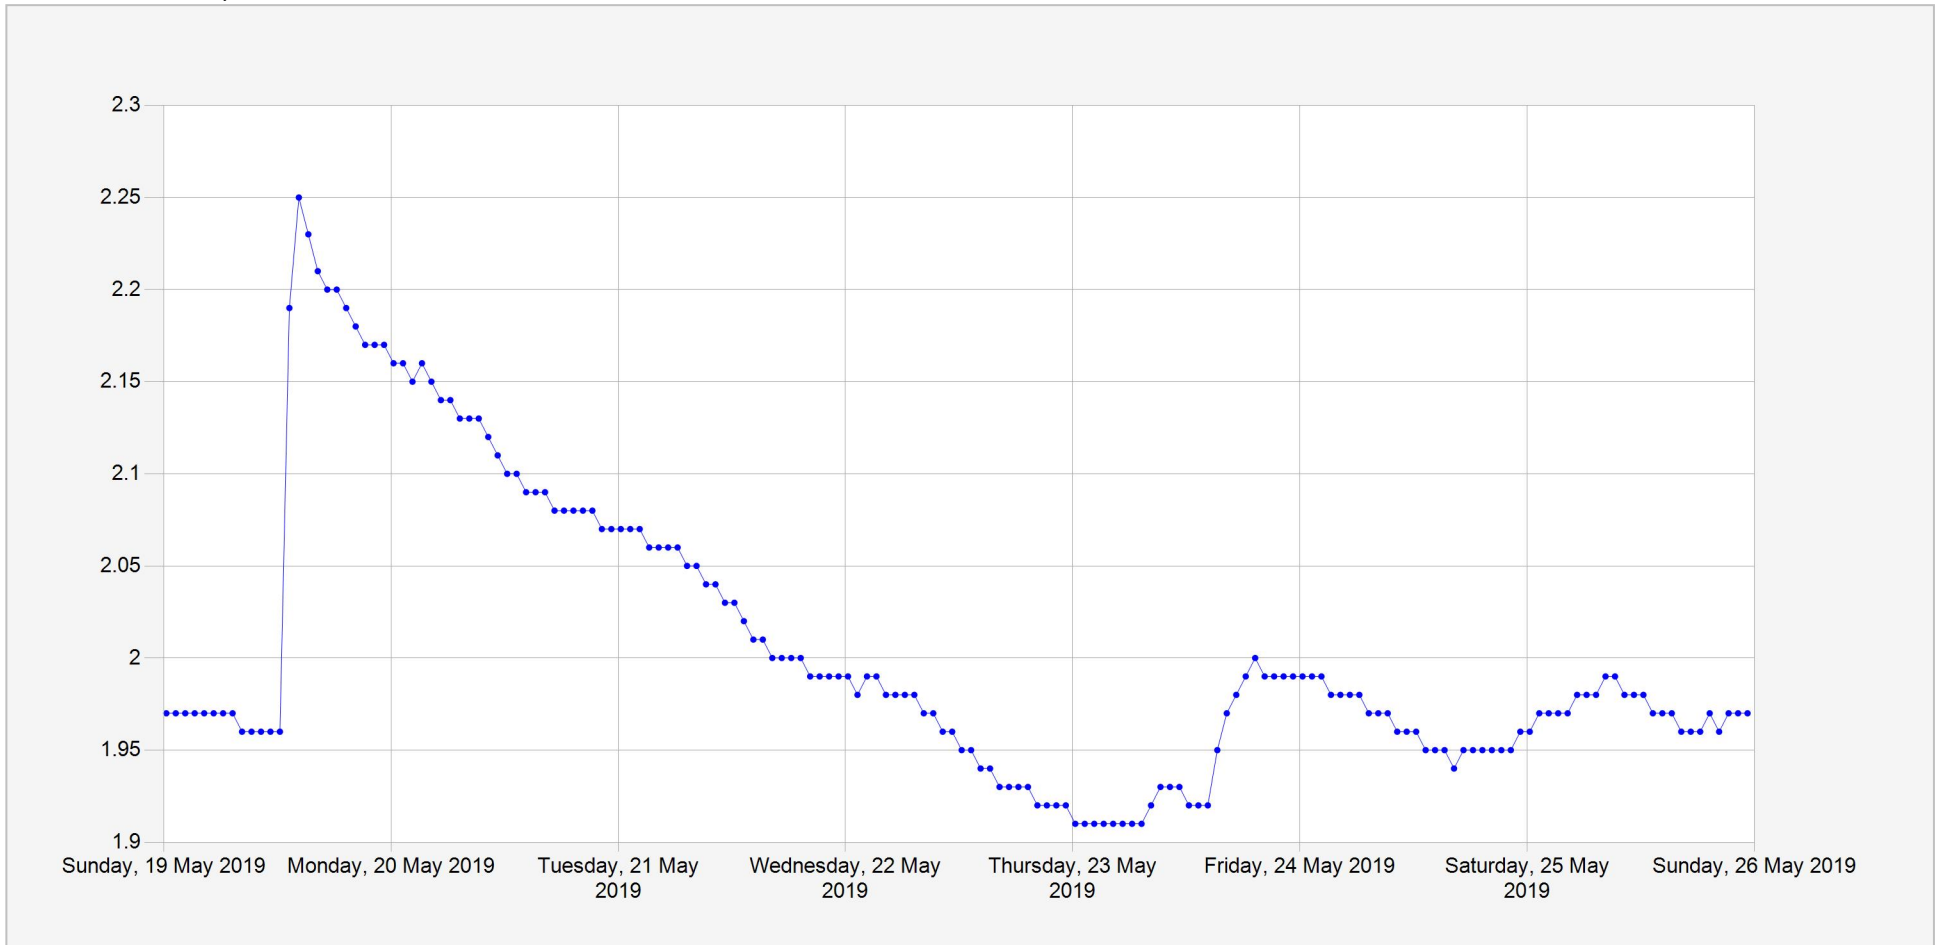

Akagera Daily Water Level

Units: m
Identifier: Stage.Telemetry1@259501
Location: Kanzenze

Week of: 2019-May-19

Date Processed: May 27, 2019 07:19

DISCLAIMER :
The data made available through this portal is provided by RWFA to help the sustainable development of water resources and increase our water knowledge base. We ask that resulting research and studies be published and shared with RWFA. Additionally the data is provided 'as is' and RWFA takes no responsibility for any loss or damage suffered as a result of using this data. By downloading this data you are explicitly agreeing to these conditions.