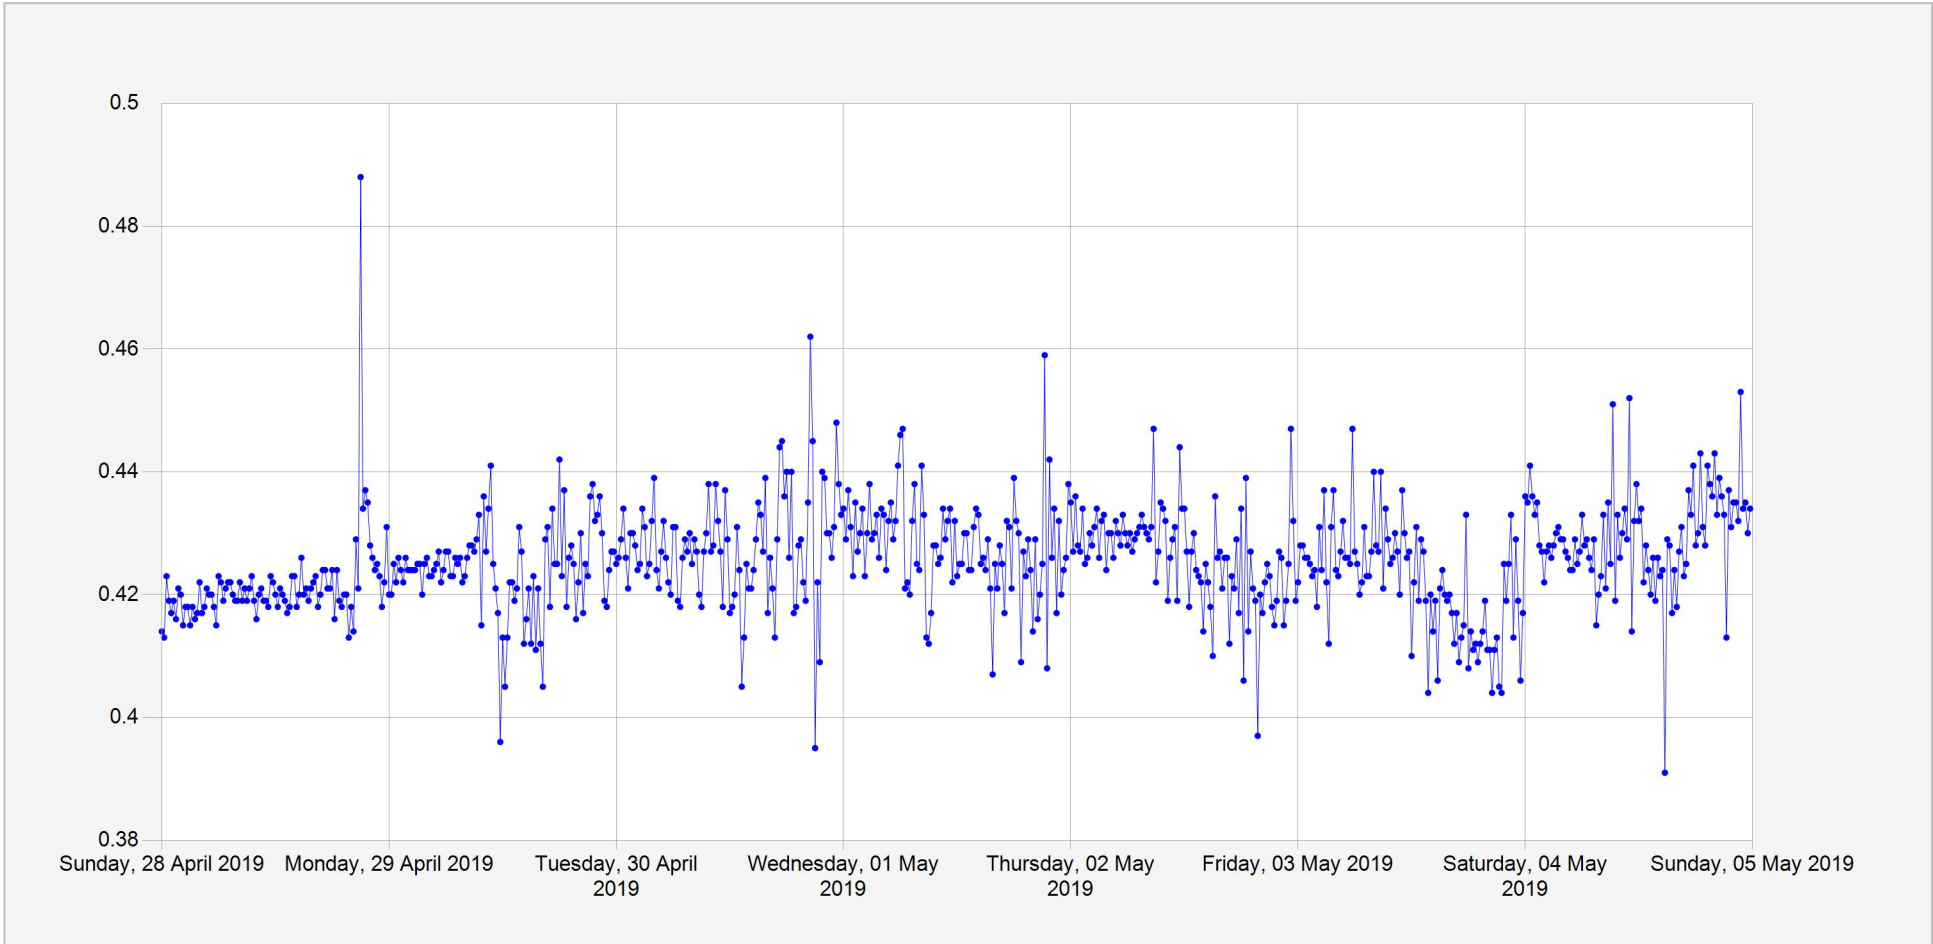

Burera Daily Water Level

Units: m
Identifier: Stage.Telemetry@294702
Location: Ntaruka(Lake Burera)

Week of: 2019-April-28

Date Processed: May 6, 2019 08:22

Page 1 of 1

DISCLAIMER :
The data made available through this portal is provided by RWFA to help the sustainable development of water resources and increase our water knowledge base. We ask that resulting research and studies be published and shared with RWFA. Additionally the data is provided 'as is' and RWFA takes no responsibility for any loss or damage suffered as a result of using this data. By downloading this data you are explicitly agreeing to these conditions.