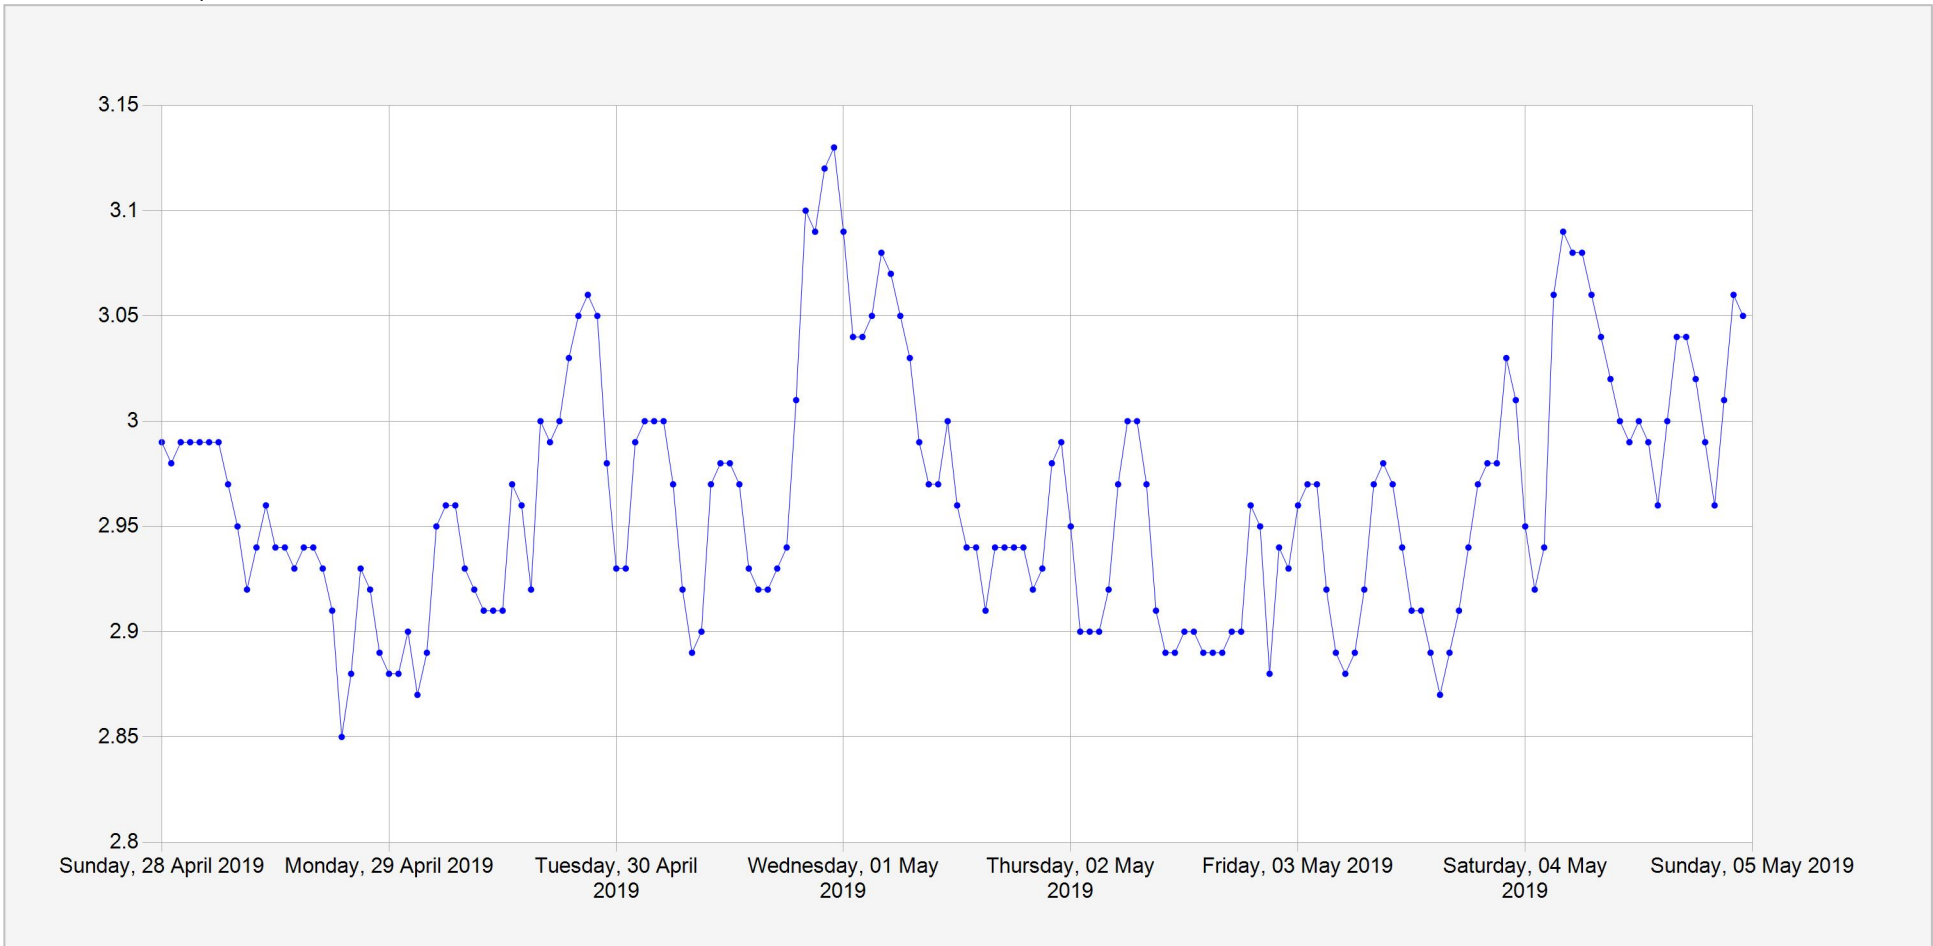

### Mukungwa Daily Water Level

**Units:** m  
**Identifier:** Stage.Telemetry1@70012  
**Location:** Ngaru(Mukungwa)

Week of: 2019-April-28

Date Processed: May 6, 2019 08:20

Page 1 of 1

**DISCLAIMER :**

The data made available through this portal is provided by RWFA to help the sustainable development of water resources and increase our water knowledge base. We ask that resulting research and studies be published and shared with RWFA. Additionally the data is provided 'as is' and RWFA takes no responsibility for any loss or damage suffered as a result of using this data. By downloading this data you are explicitly agreeing to these conditions.