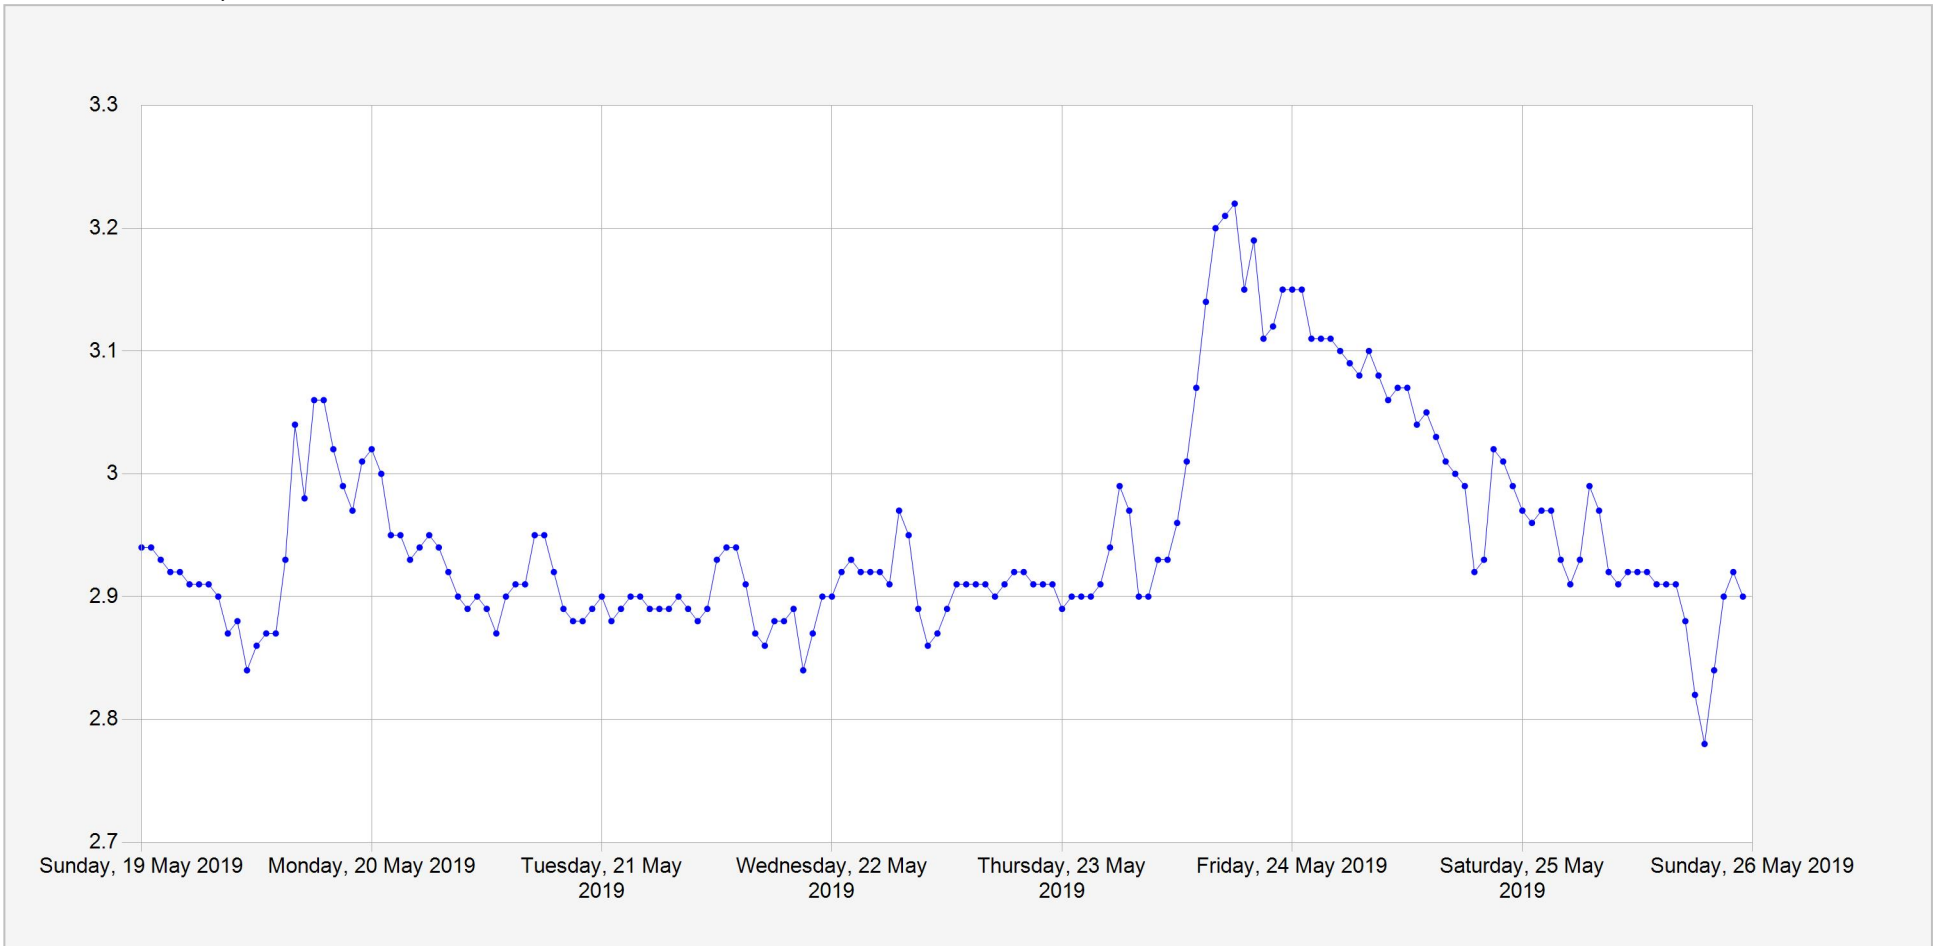

Mukungwa Daily Water Level

Units: m
Identifier: Stage.Telemetry1@70012
Location: Ngaru(Mukungwa)

Week of: 2019-May-19

Date Processed: May 27, 2019 07:38

Page 1 of 1

DISCLAIMER :

The data made available through this portal is provided by RWFA to help the sustainable development of water resources and increase our water knowledge base. We ask that resulting research and studies be published and shared with RWFA. Additionally the data is provided 'as is' and RWFA takes no responsibility for any loss or damage suffered as a result of using this data. By downloading this data you are explicitly agreeing to these conditions.