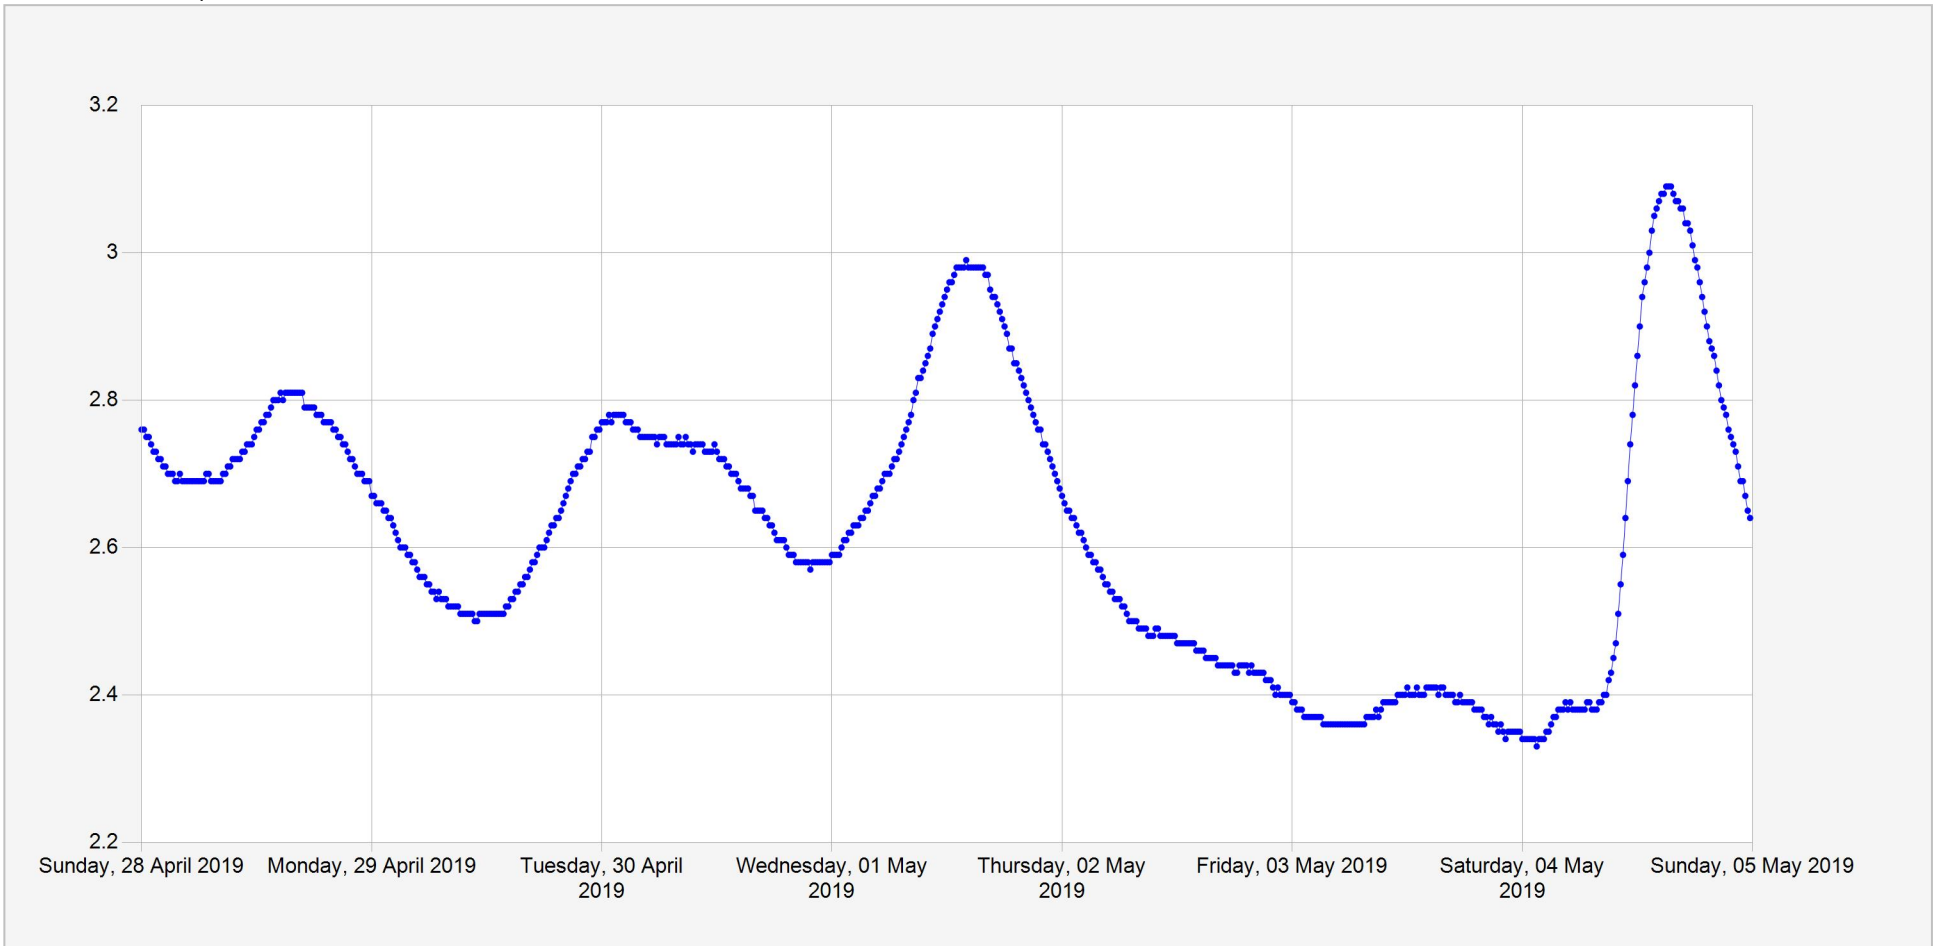

Nyabarongo Daily Water Level

Units: m
Identifier: Stage.Telemetry@270001
Location: Ruliba(Nyabarongo)

Week of: 2019-April-28

Date Processed: May 6, 2019 08:27

Page 1 of 1

DISCLAIMER :
The data made available through this portal is provided by RWFA to help the sustainable development of water resources and increase our water knowledge base. We ask that resulting research and studies be published and shared with RWFA. Additionally the data is provided 'as is' and RWFA takes no responsibility for any loss or damage suffered as a result of using this data. By downloading this data you are explicitly agreeing to these conditions.