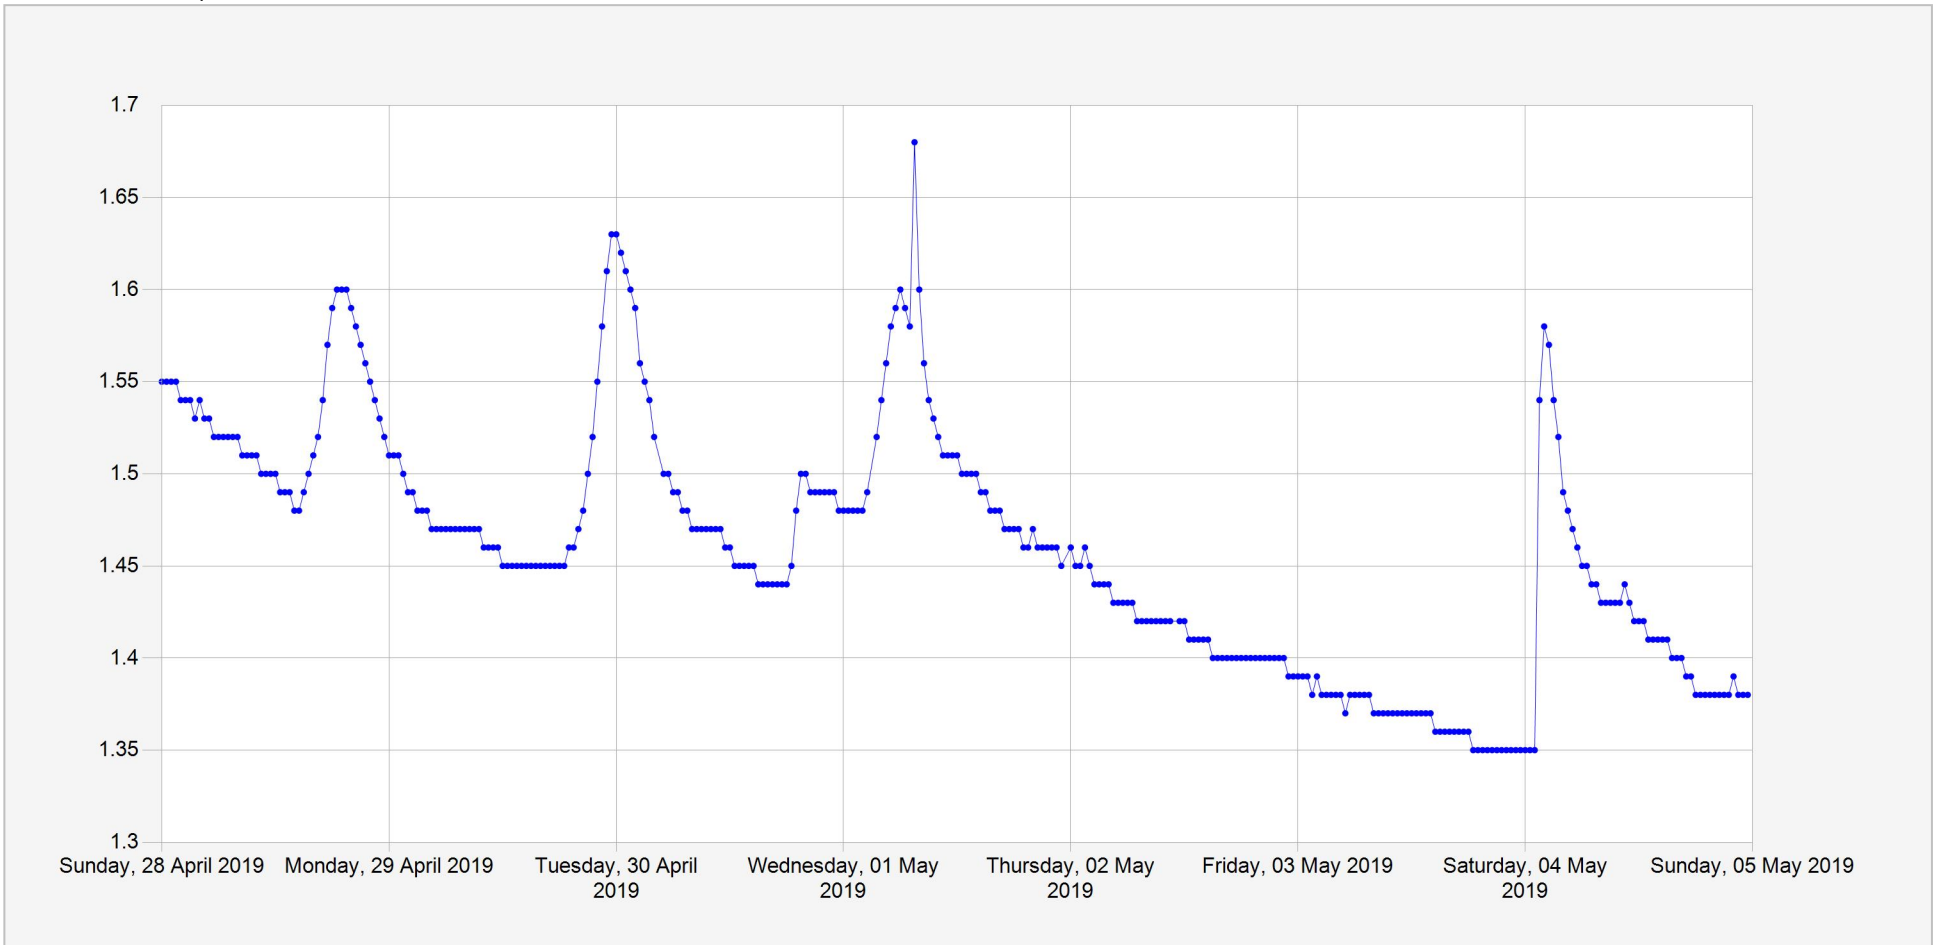

Nyabugogo Daily Water Level

Units: m
Identifier: Stage.Telemetry1@281001
Location: Nemba

Week of: 2019-April-28

Date Processed: May 6, 2019 08:18

Page 1 of 1

DISCLAIMER :

The data made available through this portal is provided by RWFA to help the sustainable development of water resources and increase our water knowledge base. We ask that resulting research and studies be published and shared with RWFA. Additionally the data is provided 'as is' and RWFA takes no responsibility for any loss or damage suffered as a result of using this data. By downloading this data you are explicitly agreeing to these conditions.