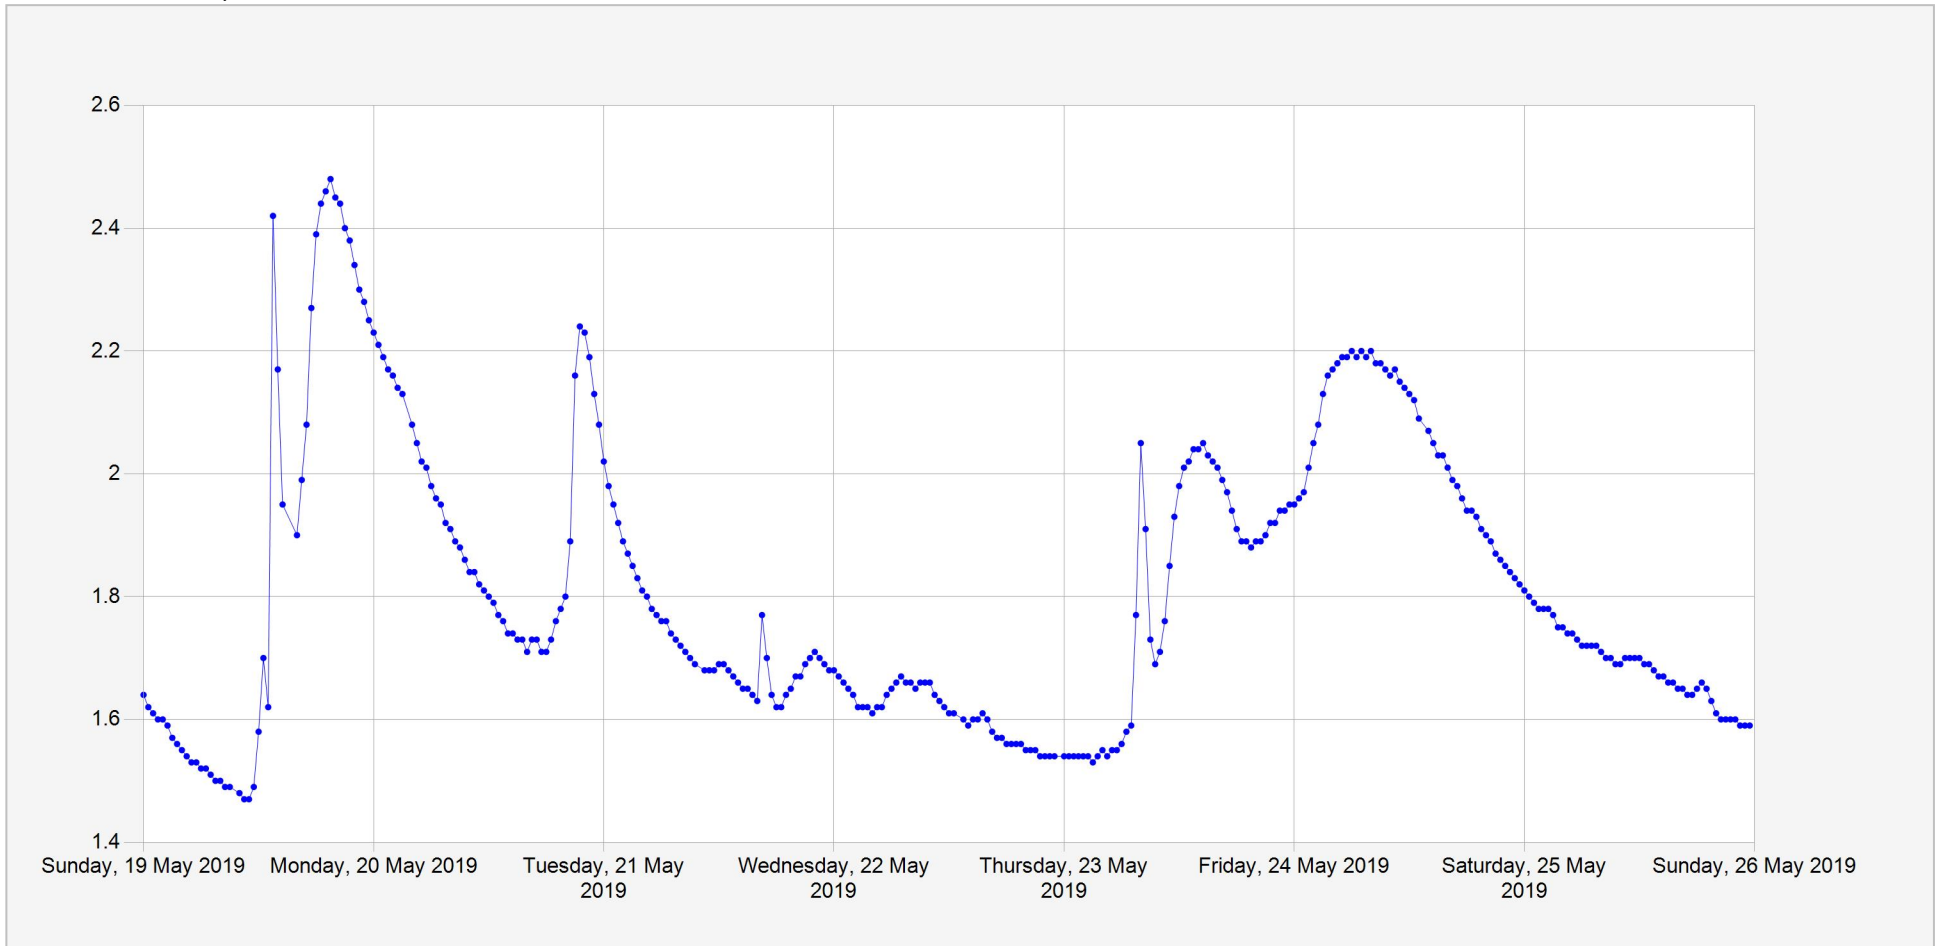

Nyabugogo Daily Water Level

Units: m
Identifier: Stage.Telemetry1@281001
Location: Nemba

Week of: 2019-May-19

Date Processed: May 27, 2019 07:21

Page 1 of 1

DISCLAIMER :

The data made available through this portal is provided by RWFA to help the sustainable development of water resources and increase our water knowledge base. We ask that resulting research and studies be published and shared with RWFA. Additionally the data is provided 'as is' and RWFA takes no responsibility for any loss or damage suffered as a result of using this data. By downloading this data you are explicitly agreeing to these conditions.