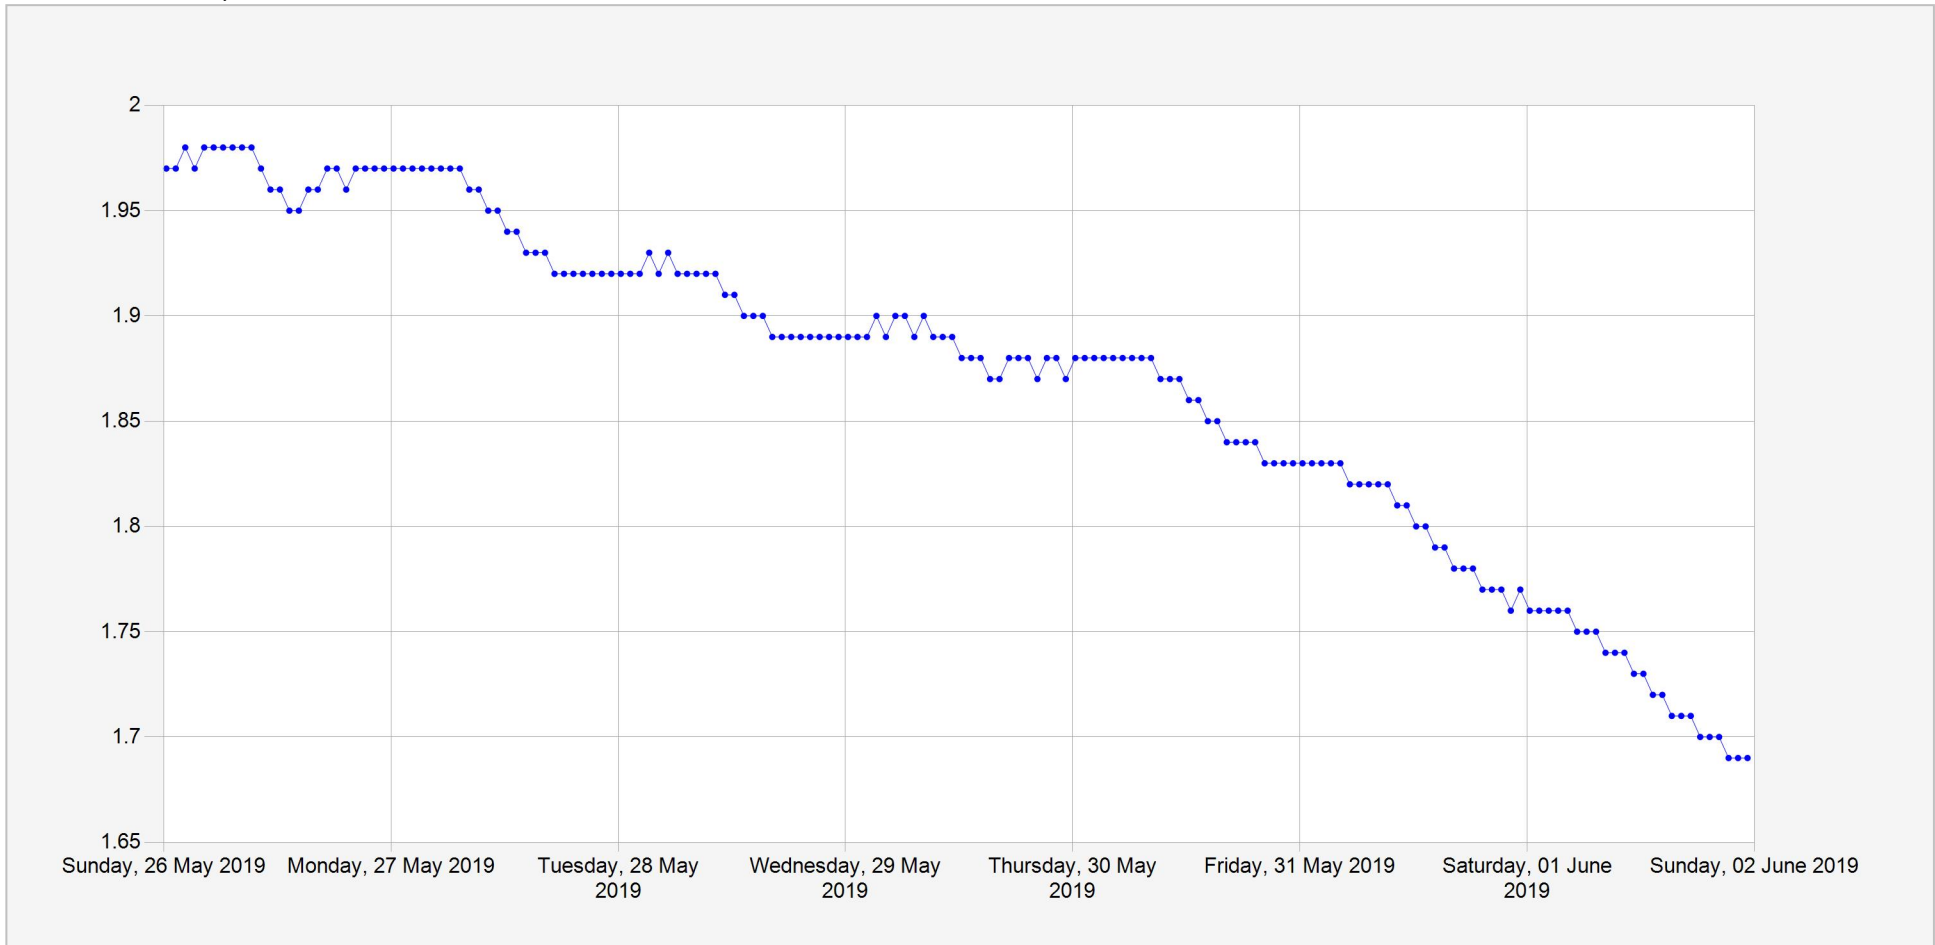

### Akagera Daily Water Level

**Units:** m  
**Identifier:** Stage.Telemetry1@259501  
**Location:** Kanzenze

Week of: 2019-May-26

Date Processed: June 10, 2019 11:16

Page 1 of 2

**DISCLAIMER :**  
The data made available through this portal is provided by RWFA to help the sustainable development of water resources and increase our water knowledge base. We ask that resulting research and studies be published and shared with RWFA. Additionally the data is provided 'as is' and RWFA takes no responsibility for any loss or damage suffered as a result of using this data. By downloading this data you are explicitly agreeing to these conditions.

### Akagera Daily Water Level

**Units:** m  
**Identifier:** Stage.Telemetry1@259501  
**Location:** Kanzenze

Week of: 2019-June-2

Date Processed: June 10, 2019 11:16

Page 2 of 2

**DISCLAIMER :**

The data made available through this portal is provided by RWFA to help the sustainable development of water resources and increase our water knowledge base. We ask that resulting research and studies be published and shared with RWFA. Additionally the data is provided 'as is' and RWFA takes no responsibility for any loss or damage suffered as a result of using this data. By downloading this data you are explicitly agreeing to these conditions.