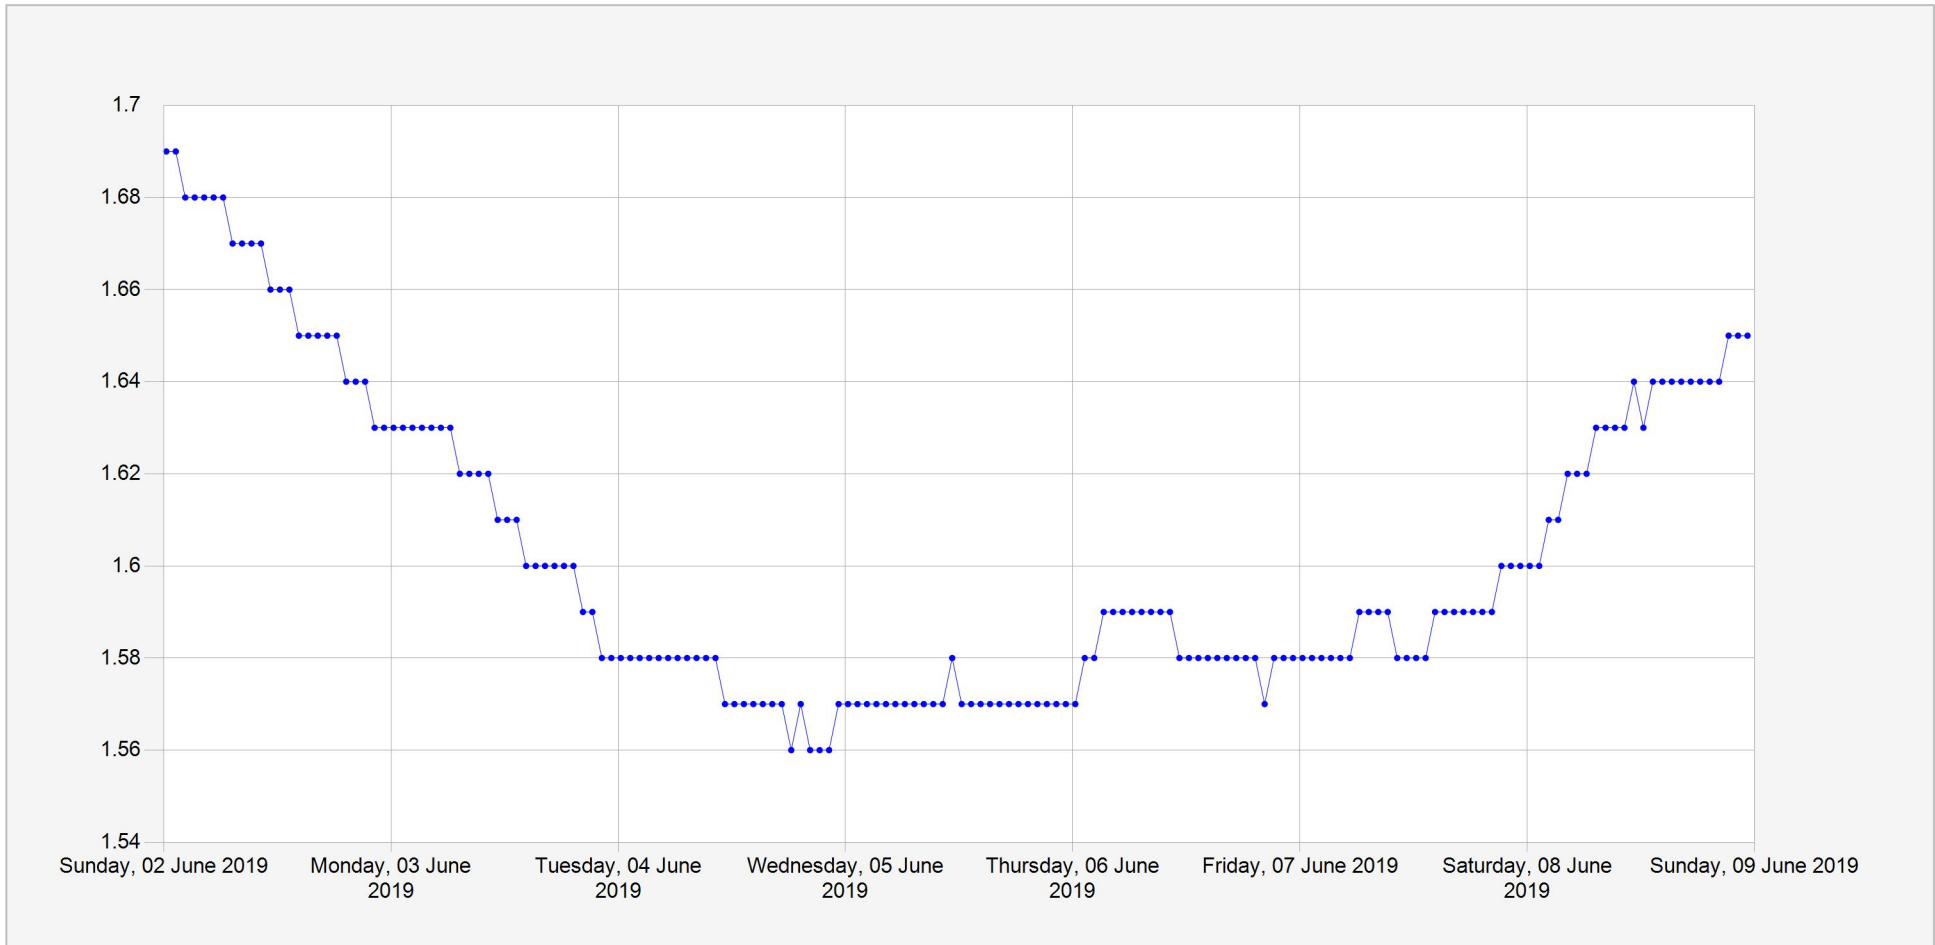

### Akagera Daily Water Level

**Units:** m  
**Identifier:** Stage.Telemetry1@259501  
**Location:** Kanzenze

Week of: 2019-May-26

Date Processed: June 10, 2019 11:16

Page 1 of 2

**DISCLAIMER :**  
The data made available through this portal is provided by RWFA to help the sustainable development of water resources and increase our water knowledge base. We ask that resulting research and studies be published and shared with RWFA. Additionally the data is provided 'as is' and RWFA takes no responsibility for any loss or damage suffered as a result of using this data. By downloading this data you are explicitly agreeing to these conditions.

### Akagera Daily Water Level

**Units:** m  
**Identifier:** Stage.Telemetry1@259501  
**Location:** Kanzenze

Week of: 2019-June-2

Date Processed: June 10, 2019 11:16

Page 2 of 2

**DISCLAIMER :**

The data made available through this portal is provided by RWFA to help the sustainable development of water resources and increase our water knowledge base. We ask that resulting research and studies be published and shared with RWFA. Additionally the data is provided 'as is' and RWFA takes no responsibility for any loss or damage suffered as a result of using this data. By downloading this data you are explicitly agreeing to these conditions.