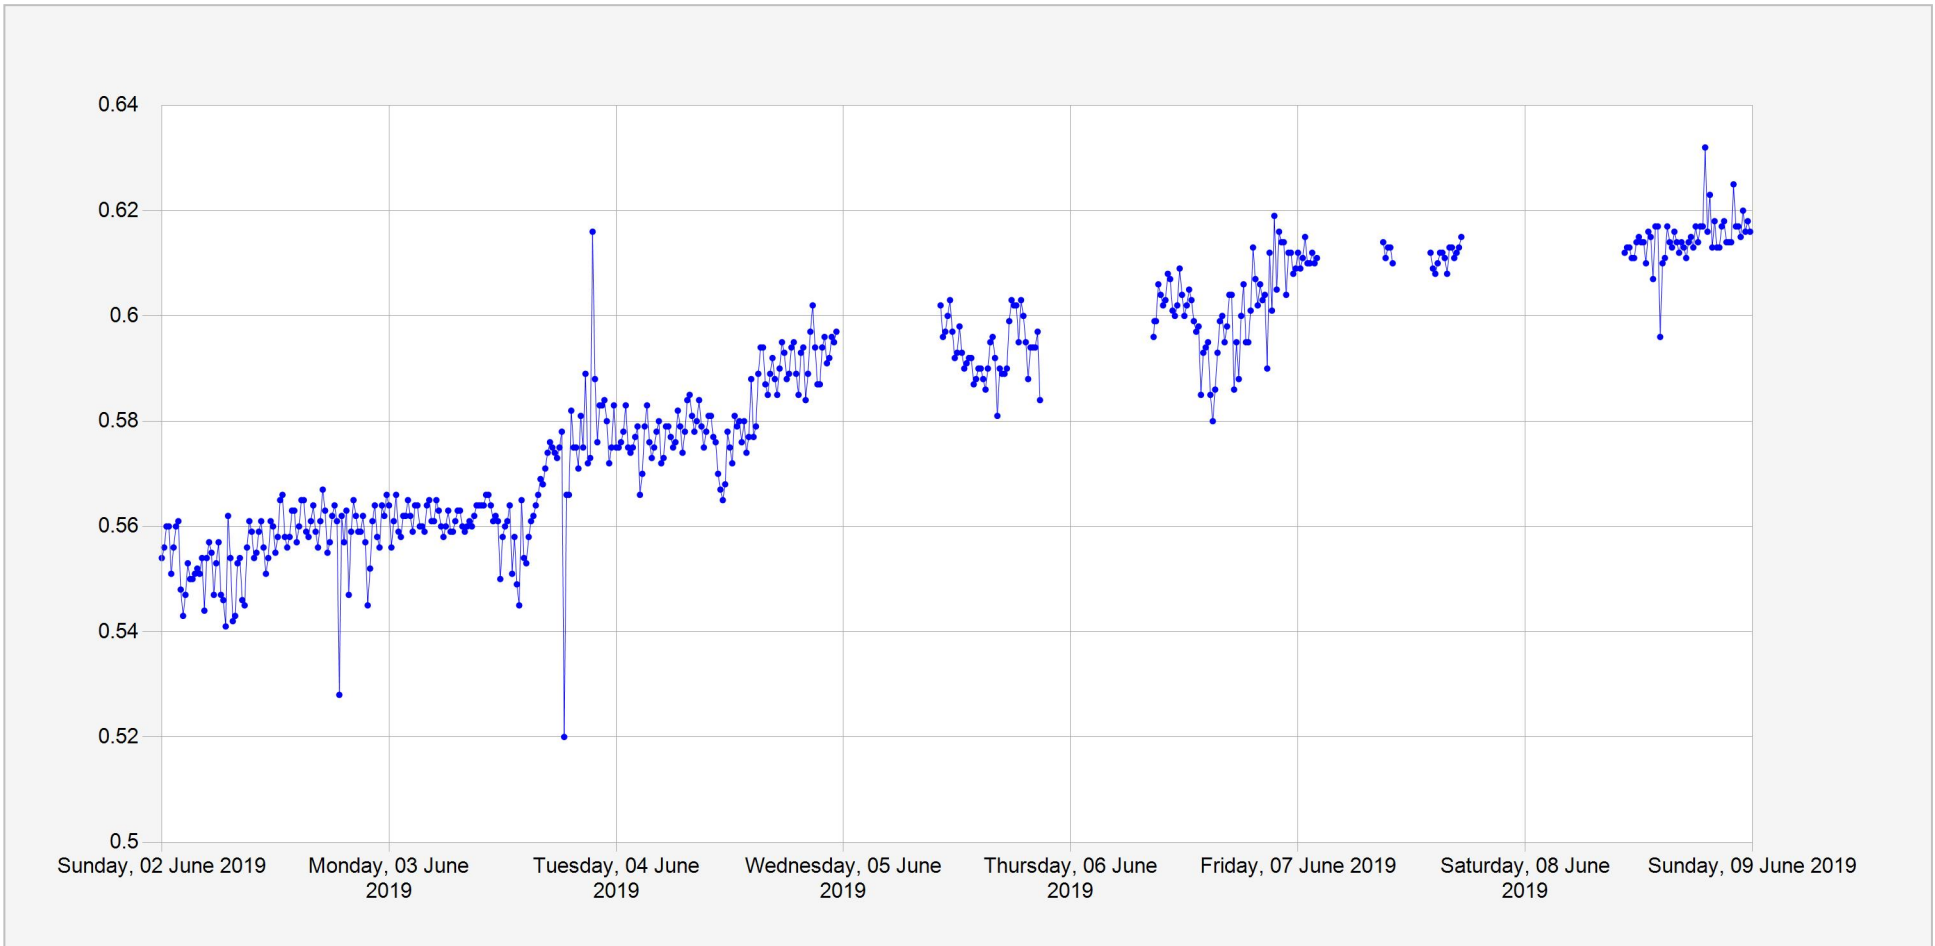

Burera Daily Water Level

Units: m
Identifier: Stage.Telemetry@294702
Location: Ntaruka(Lake Burera)

Week of: 2019-May-26

Date Processed: June 10, 2019 11:32

Page 1 of 2

DISCLAIMER :

The data made available through this portal is provided by RWFA to help the sustainable development of water resources and increase our water knowledge base. We ask that resulting research and studies be published and shared with RWFA. Additionally the data is provided 'as is' and RWFA takes no responsibility for any loss or damage suffered as a result of using this data. By downloading this data you are explicitly agreeing to these conditions.

Burera Daily Water Level

Units: m
Identifier: Stage.Telemetry@294702
Location: Ntaruka(Lake Burera)

Week of: 2019-June-2

Date Processed: June 10, 2019 11:32

Page 2 of 2

DISCLAIMER :

The data made available through this portal is provided by RWFA to help the sustainable development of water resources and increase our water knowledge base. We ask that resulting research and studies be published and shared with RWFA. Additionally the data is provided 'as is' and RWFA takes no responsibility for any loss or damage suffered as a result of using this data. By downloading this data you are explicitly agreeing to these conditions.