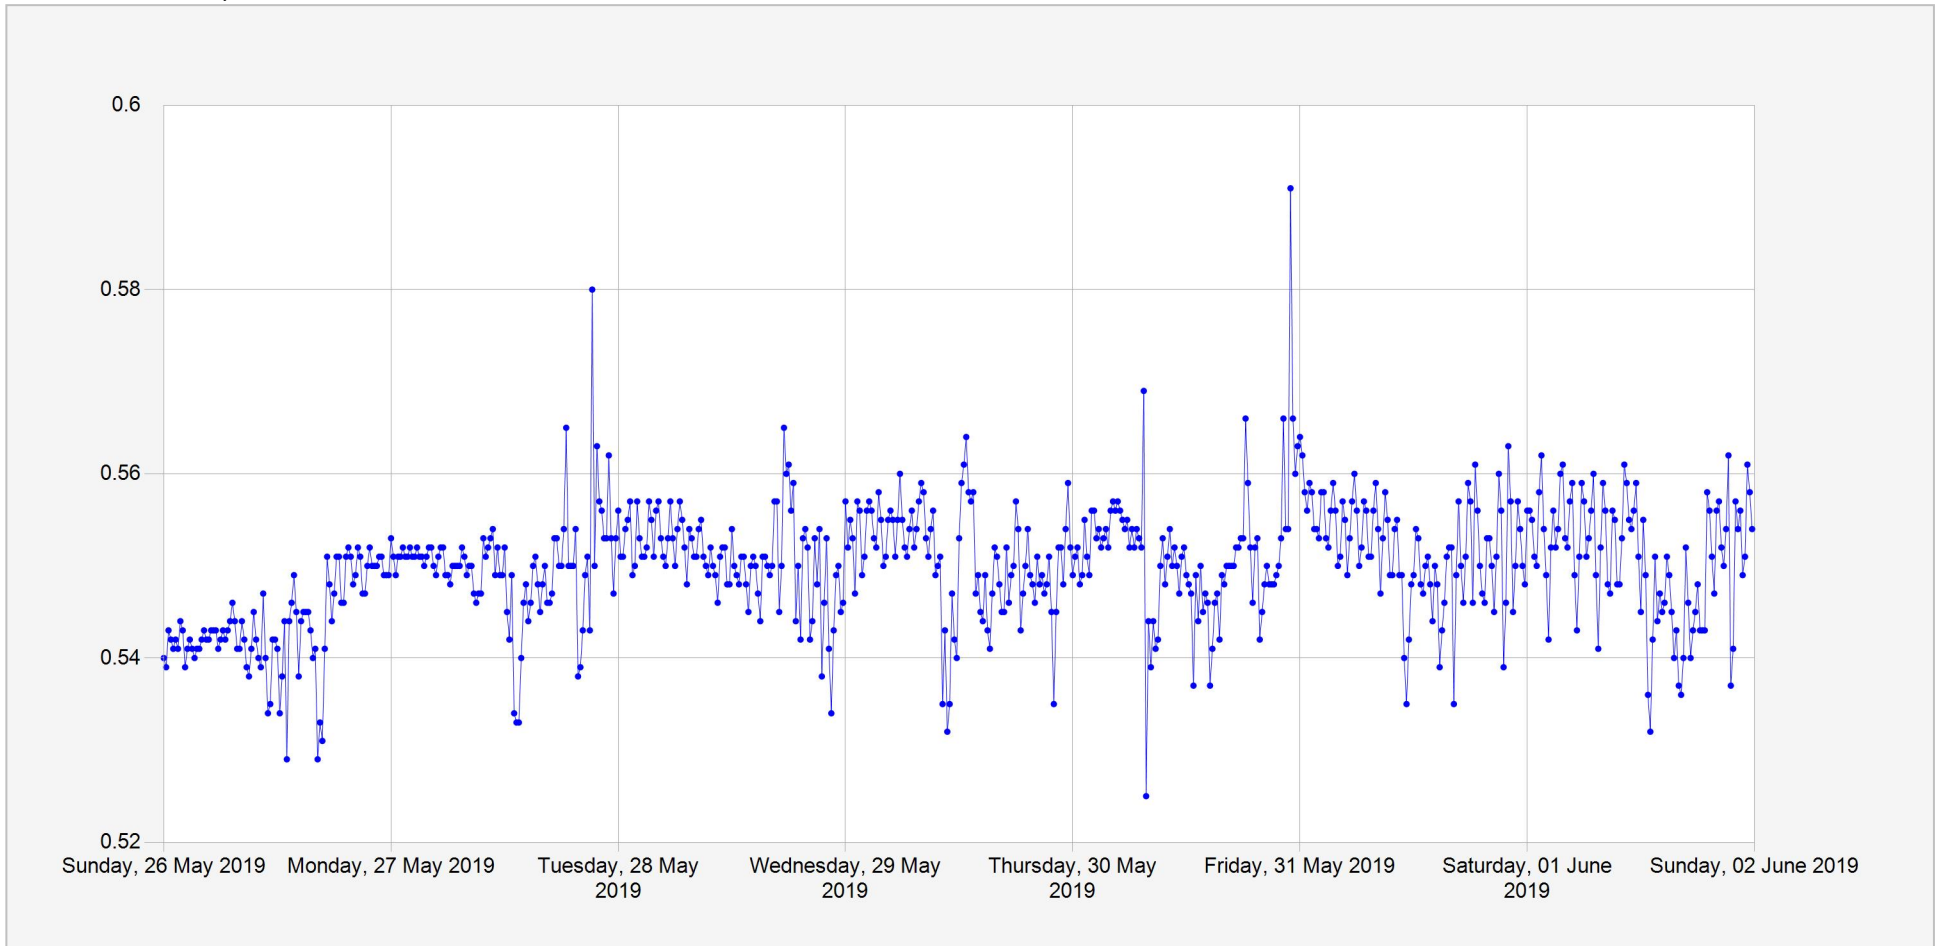

Burera Daily Water Level

Units: m
Identifier: Stage.Telemetry@294702
Location: Ntaruka(Lake Burera)

Week of: 2019-May-26

Date Processed: June 10, 2019 11:32

Page 1 of 2

DISCLAIMER :

The data made available through this portal is provided by RWFA to help the sustainable development of water resources and increase our water knowledge base. We ask that resulting research and studies be published and shared with RWFA. Additionally the data is provided 'as is' and RWFA takes no responsibility for any loss or damage suffered as a result of using this data. By downloading this data you are explicitly agreeing to these conditions.

Burera Daily Water Level

Units: m
Identifier: Stage.Telemetry@294702
Location: Ntaruka(Lake Burera)

Week of: 2019-June-2

Date Processed: June 10, 2019 11:32

Page 2 of 2

DISCLAIMER :

The data made available through this portal is provided by RWFA to help the sustainable development of water resources and increase our water knowledge base. We ask that resulting research and studies be published and shared with RWFA. Additionally the data is provided 'as is' and RWFA takes no responsibility for any loss or damage suffered as a result of using this data. By downloading this data you are explicitly agreeing to these conditions.