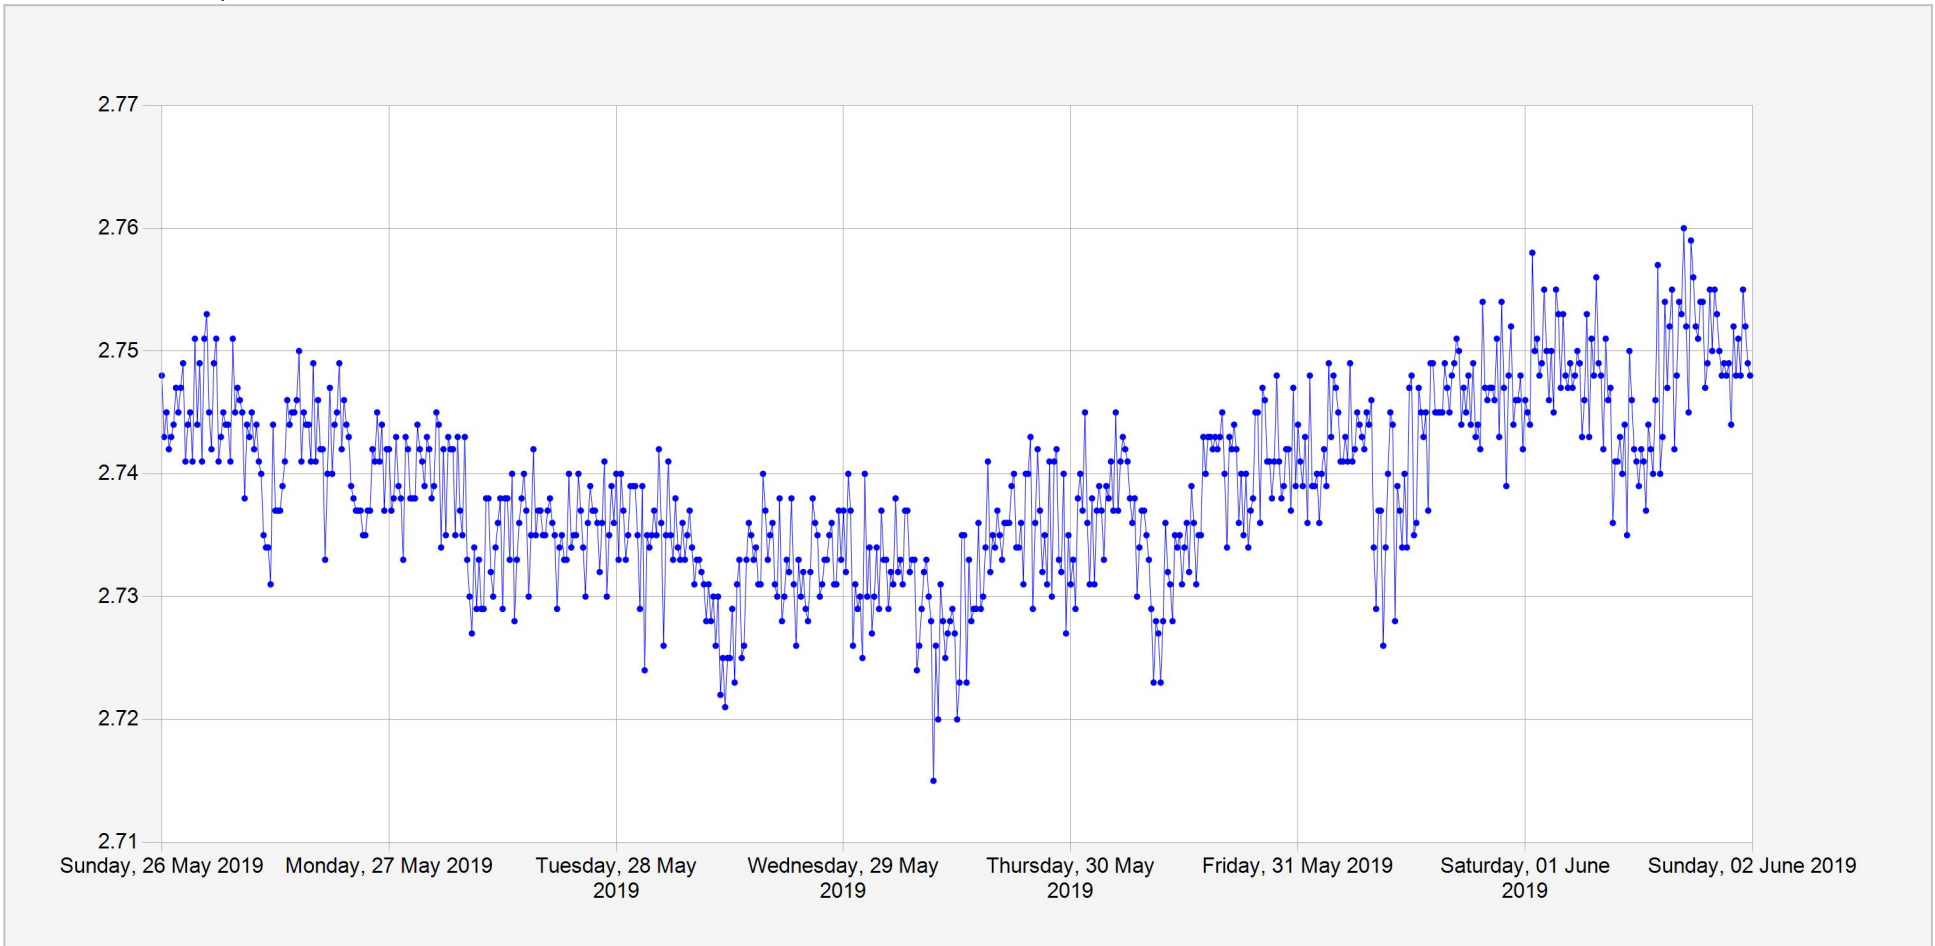

Gihinga Akanyaru Daily Water Level

Units: m
Identifier: Stage.Telemetry@265701
Location: Gihinga

Week of: 2019-May-26

Date Processed: June 10, 2019 11:06

Page 1 of 2

DISCLAIMER :

The data made available through this portal is provided by RWFA to help the sustainable development of water resources and increase our water knowledge base. We ask that resulting research and studies be published and shared with RWFA. Additionally the data is provided 'as is' and RWFA takes no responsibility for any loss or damage suffered as a result of using this data. By downloading this data you are explicitly agreeing to these conditions.

Gihinga Akanyaru Daily Water Level

Units: m
Identifier: Stage.Telemetry@265701
Location: Gihinga

Week of: 2019-June-2

Date Processed: June 10, 2019 11:06

Page 2 of 2

DISCLAIMER :

The data made available through this portal is provided by RWFA to help the sustainable development of water resources and increase our water knowledge base. We ask that resulting research and studies be published and shared with RWFA. Additionally the data is provided 'as is' and RWFA takes no responsibility for any loss or damage suffered as a result of using this data. By downloading this data you are explicitly agreeing to these conditions.