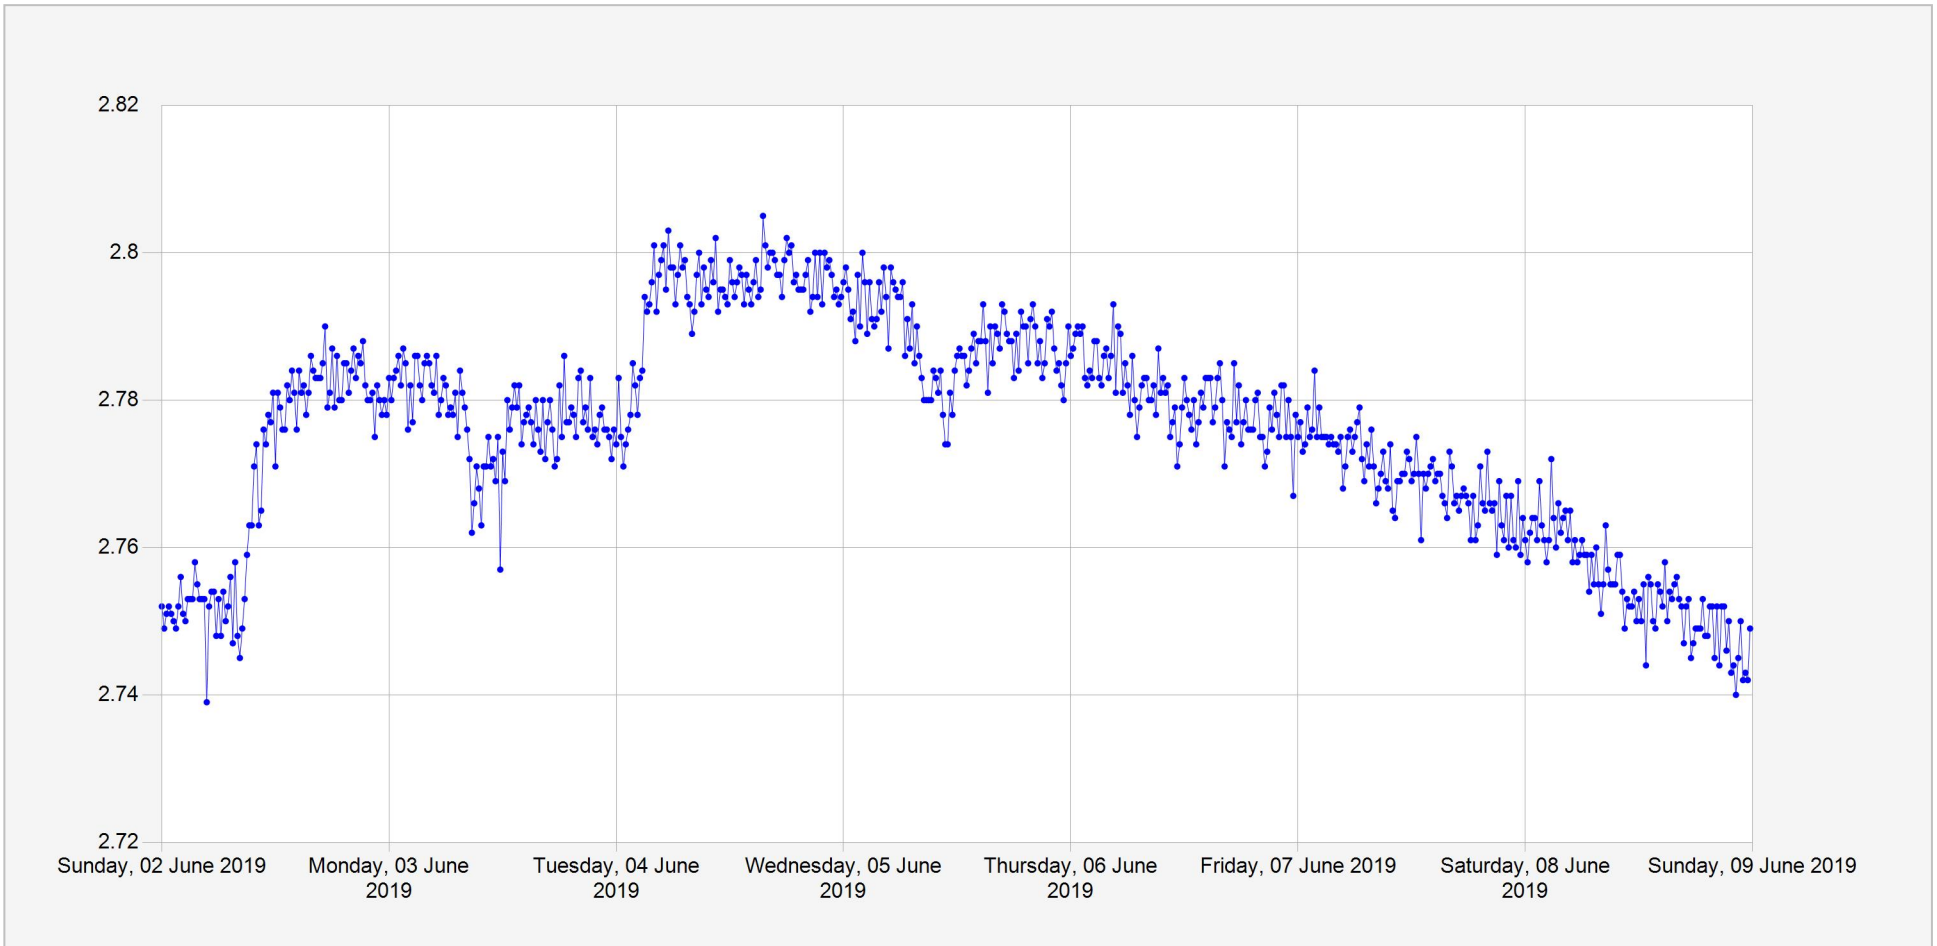

Gihinga Akanyaru Daily Water Level

Units: m
Identifier: Stage.Telemetry@265701
Location: Gihinga

Week of: 2019-May-26

Date Processed: June 10, 2019 11:06

Page 1 of 2

DISCLAIMER :

The data made available through this portal is provided by RWFA to help the sustainable development of water resources and increase our water knowledge base. We ask that resulting research and studies be published and shared with RWFA. Additionally the data is provided 'as is' and RWFA takes no responsibility for any loss or damage suffered as a result of using this data. By downloading this data you are explicitly agreeing to these conditions.

Gihinga Akanyaru Daily Water Level

Units: m
Identifier: Stage.Telemetry@265701
Location: Gihinga

Week of: 2019-June-2

Date Processed: June 10, 2019 11:06

Page 2 of 2

DISCLAIMER :

The data made available through this portal is provided by RWFA to help the sustainable development of water resources and increase our water knowledge base. We ask that resulting research and studies be published and shared with RWFA. Additionally the data is provided 'as is' and RWFA takes no responsibility for any loss or damage suffered as a result of using this data. By downloading this data you are explicitly agreeing to these conditions.