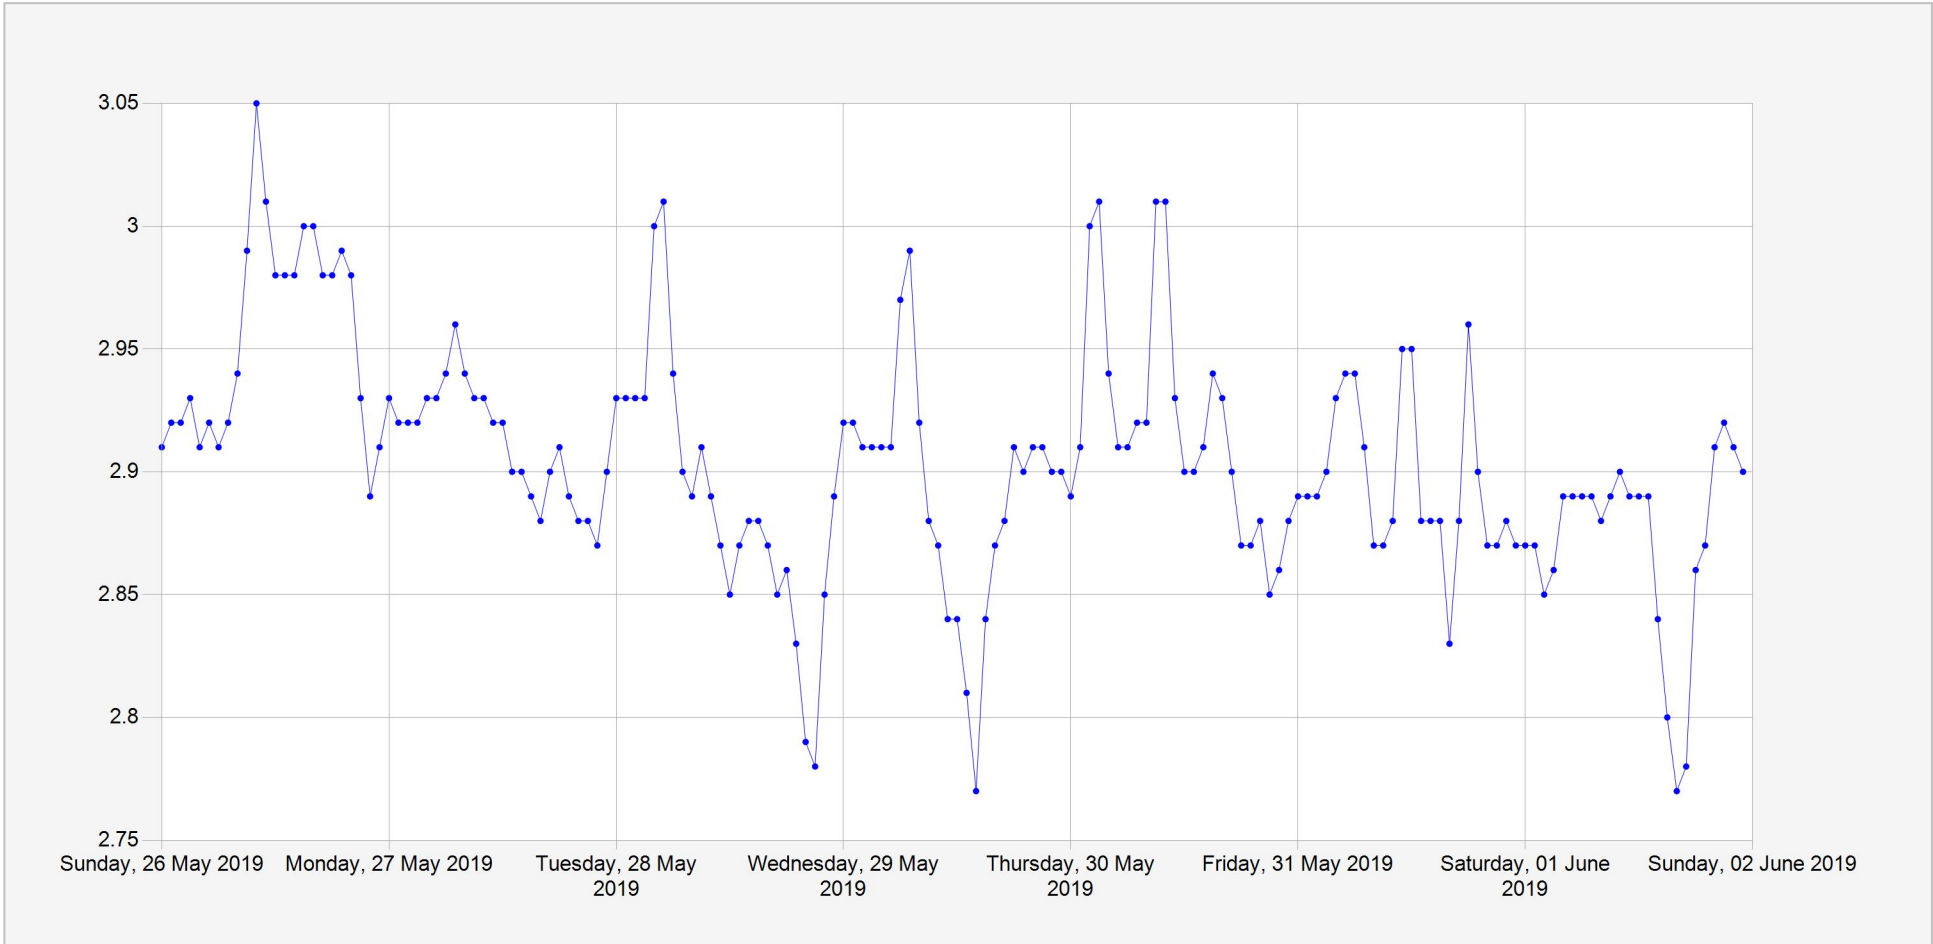

Mukungwa Daily Water Level

Units: m
Identifier: Stage.Telemetry1@70012
Location: Ngaru(Mukungwa)

Week of: 2019-May-26

DISCLAIMER :

The data made available through this portal is provided by RWFA to help the sustainable development of water resources and increase our water knowledge base. We ask that resulting research and studies be published and shared with RWFA. Additionally the data is provided 'as is' and RWFA takes no responsibility for any loss or damage suffered as a result of using this data. By downloading this data you are explicitly agreeing to these conditions.

Mukungwa Daily Water Level

Units: m
Identifier: Stage.Telemetry1@70012
Location: Ngaru(Mukungwa)

Week of: 2019-June-2

Date Processed: June 10, 2019 11:23

Page 2 of 2

DISCLAIMER :

The data made available through this portal is provided by RWFA to help the sustainable development of water resources and increase our water knowledge base. We ask that resulting research and studies be published and shared with RWFA. Additionally the data is provided 'as is' and RWFA takes no responsibility for any loss or damage suffered as a result of using this data. By downloading this data you are explicitly agreeing to these conditions.