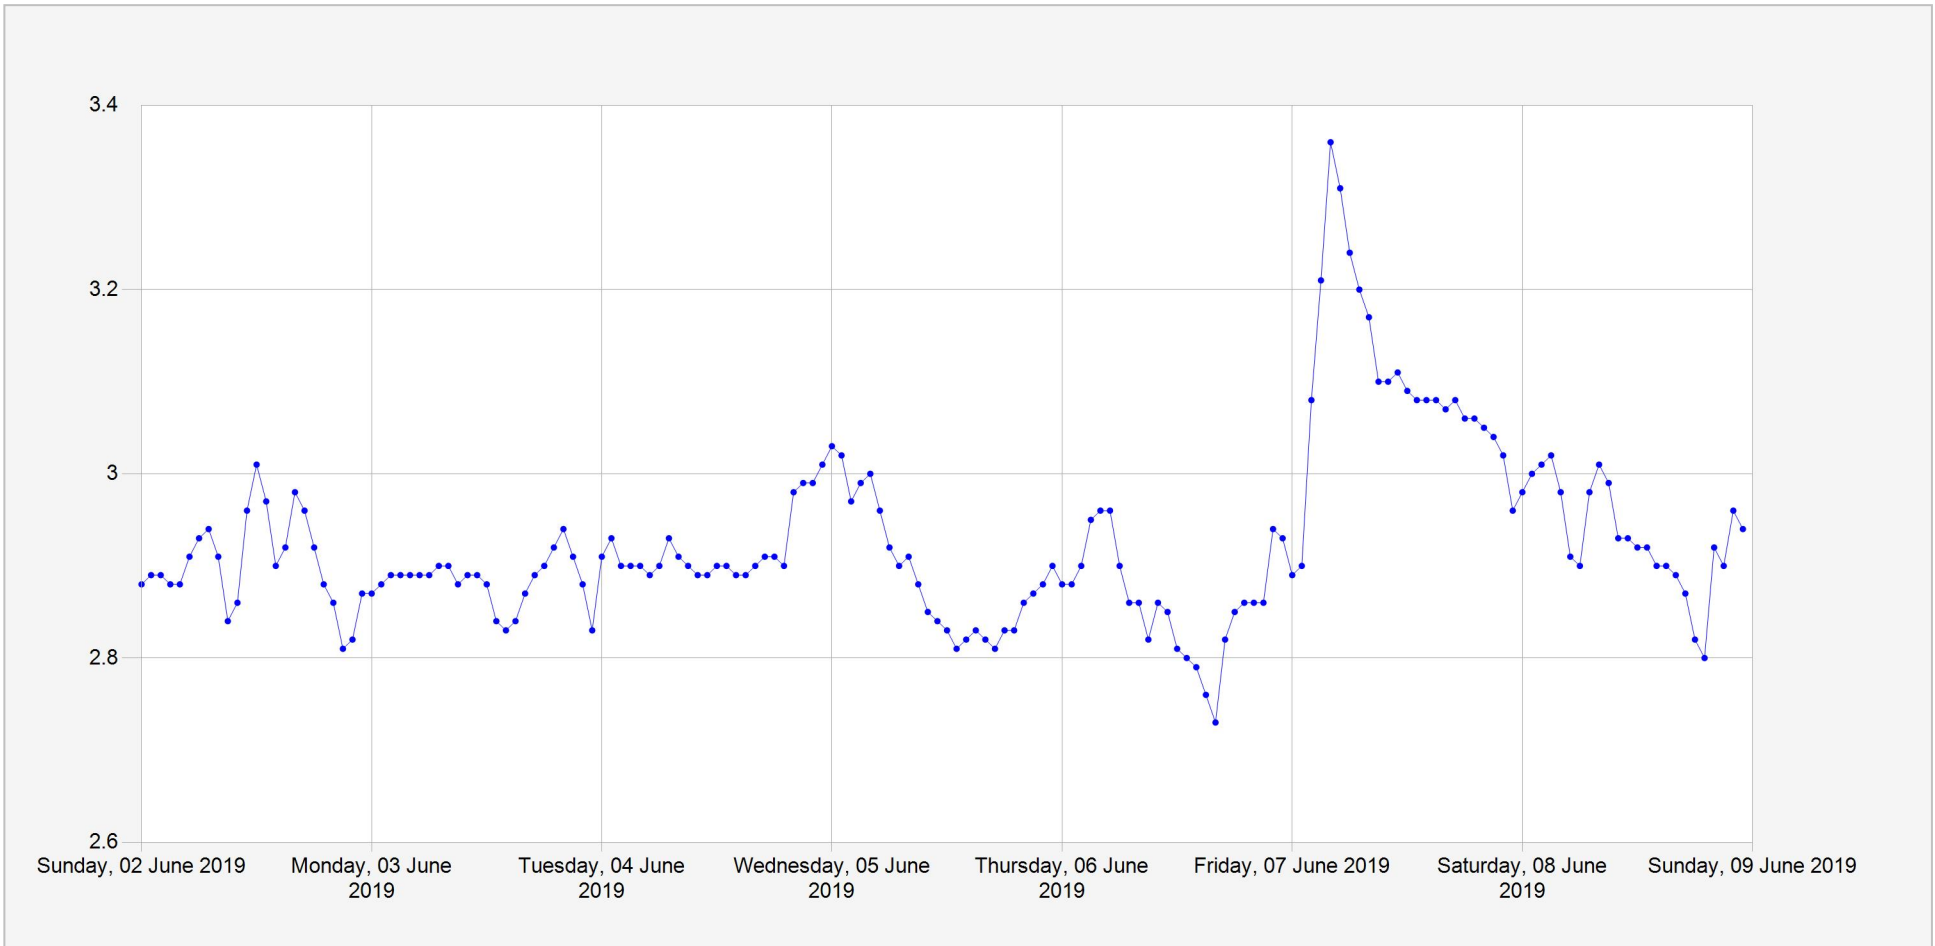

Mukungwa Daily Water Level

Units: m
Identifier: Stage.Telemetry1@70012
Location: Ngaru(Mukungwa)

Week of: 2019-May-26

DISCLAIMER :

The data made available through this portal is provided by RWFA to help the sustainable development of water resources and increase our water knowledge base. We ask that resulting research and studies be published and shared with RWFA. Additionally the data is provided 'as is' and RWFA takes no responsibility for any loss or damage suffered as a result of using this data. By downloading this data you are explicitly agreeing to these conditions.

Mukungwa Daily Water Level

Units: m
Identifier: Stage.Telemetry1@70012
Location: Ngaru(Mukungwa)

Week of: 2019-June-2

Date Processed: June 10, 2019 11:23

Page 2 of 2

DISCLAIMER :

The data made available through this portal is provided by RWFA to help the sustainable development of water resources and increase our water knowledge base. We ask that resulting research and studies be published and shared with RWFA. Additionally the data is provided 'as is' and RWFA takes no responsibility for any loss or damage suffered as a result of using this data. By downloading this data you are explicitly agreeing to these conditions.