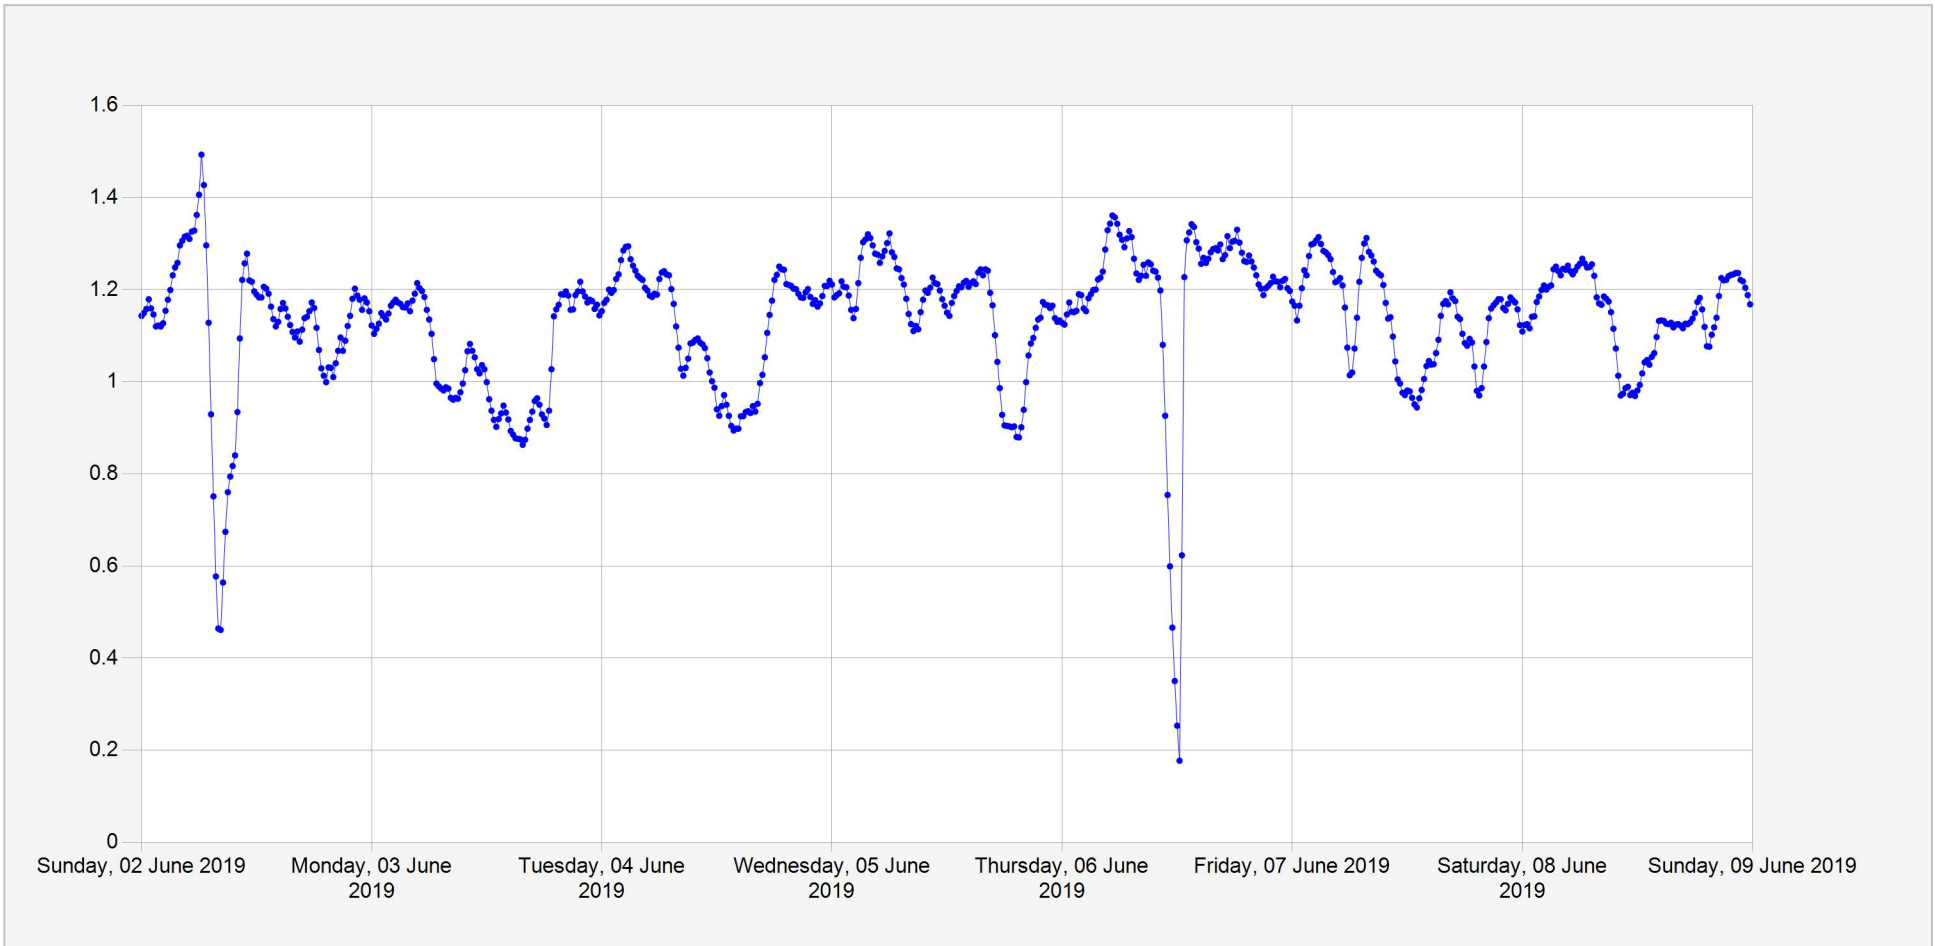

Rusizi Daily Water Level

Units: m
Identifier: Stage.Telemetry@SW3
Location: Kamanyola

Week of: 2019-May-26

Date Processed: June 10, 2019 11:13

Page 1 of 2

DISCLAIMER :

The data made available through this portal is provided by RWFA to help the sustainable development of water resources and increase our water knowledge base. We ask that resulting research and studies be published and shared with RWFA. Additionally the data is provided 'as is' and RWFA takes no responsibility for any loss or damage suffered as a result of using this data. By downloading this data you are explicitly agreeing to these conditions.

Rusizi Daily Water Level

Units: m
Identifier: Stage.Telemetry@SW3
Location: Kamanyola

Week of: 2019-June-2

Date Processed: June 10, 2019 11:13

Page 2 of 2

DISCLAIMER :

The data made available through this portal is provided by RWFA to help the sustainable development of water resources and increase our water knowledge base. We ask that resulting research and studies be published and shared with RWFA. Additionally the data is provided 'as is' and RWFA takes no responsibility for any loss or damage suffered as a result of using this data. By downloading this data you are explicitly agreeing to these conditions.