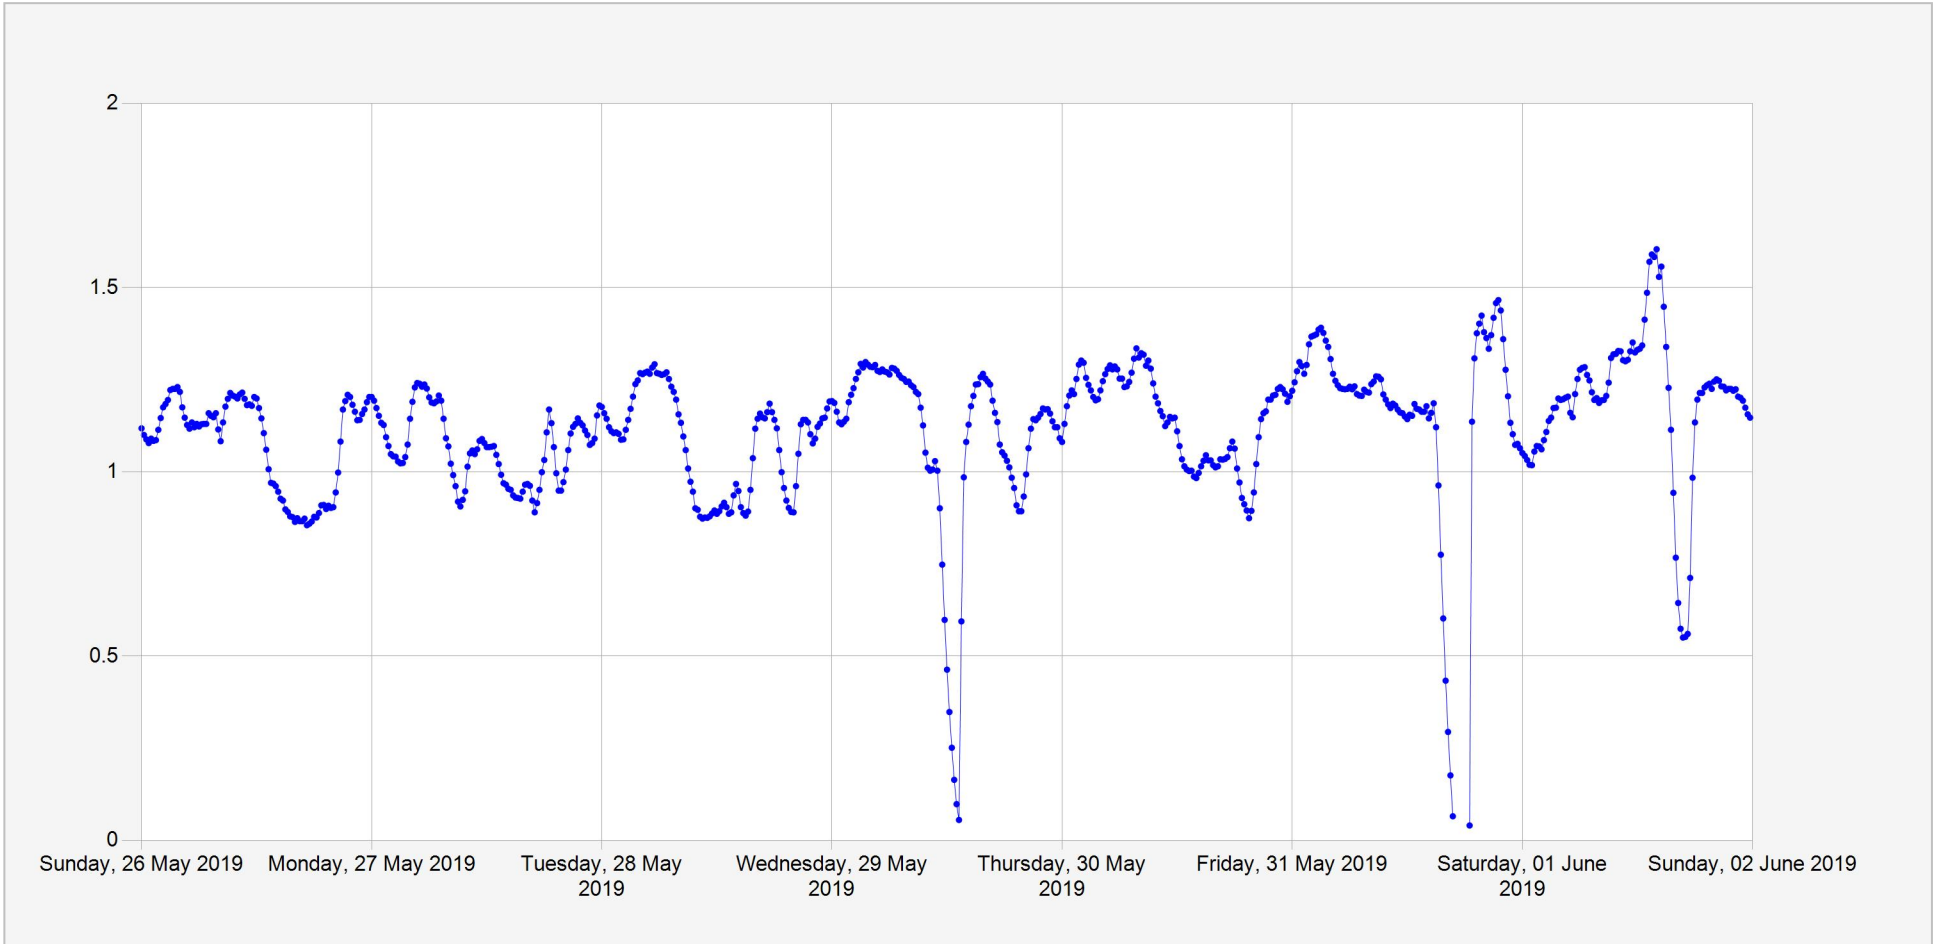

Rusizi Daily Water Level

Units: m
Identifier: Stage.Telemetry@SW3
Location: Kamanyola

Week of: 2019-May-26

Date Processed: June 10, 2019 11:13

Page 1 of 2

DISCLAIMER :

The data made available through this portal is provided by RWFA to help the sustainable development of water resources and increase our water knowledge base. We ask that resulting research and studies be published and shared with RWFA. Additionally the data is provided 'as is' and RWFA takes no responsibility for any loss or damage suffered as a result of using this data. By downloading this data you are explicitly agreeing to these conditions.

Rusizi Daily Water Level

Units: m
Identifier: Stage.Telemetry@SW3
Location: Kamanyola

Week of: 2019-June-2

Date Processed: June 10, 2019 11:13

Page 2 of 2

DISCLAIMER :

The data made available through this portal is provided by RWFA to help the sustainable development of water resources and increase our water knowledge base. We ask that resulting research and studies be published and shared with RWFA. Additionally the data is provided 'as is' and RWFA takes no responsibility for any loss or damage suffered as a result of using this data. By downloading this data you are explicitly agreeing to these conditions.