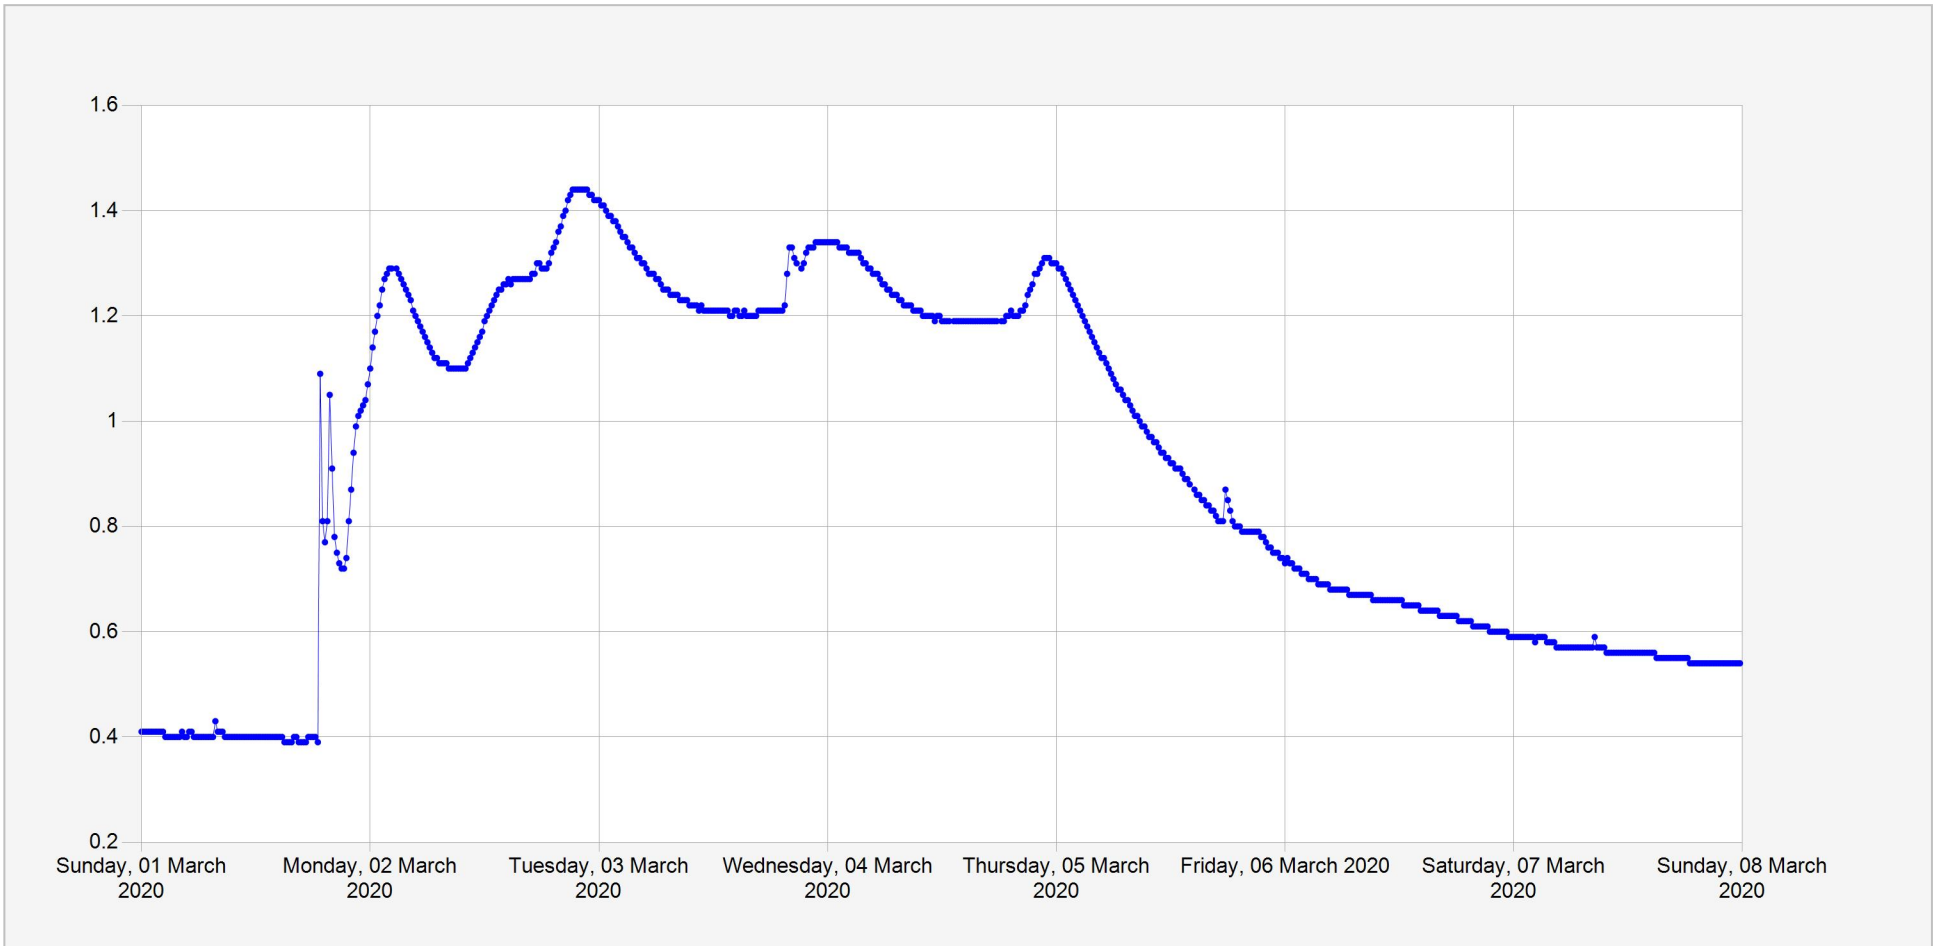

### Mpazi Dasily Water Level

**Units:** m  
**Identifier:** Stage.Telemetry@SW12  
**Location:** Mpazi outlet

Week of: 2020-March-1

Date Processed: March 9, 2020 08:43

Page 1 of 1

**DISCLAIMER :**

The data made available through this portal is provided by RWFA to help the sustainable development of water resources and increase our water knowledge base. We ask that resulting research and studies be published and shared with RWFA. Additionally the data is provided 'as is' and RWFA takes no responsibility for any loss or damage suffered as a result of using this data. By downloading this data you are explicitly agreeing to these conditions.