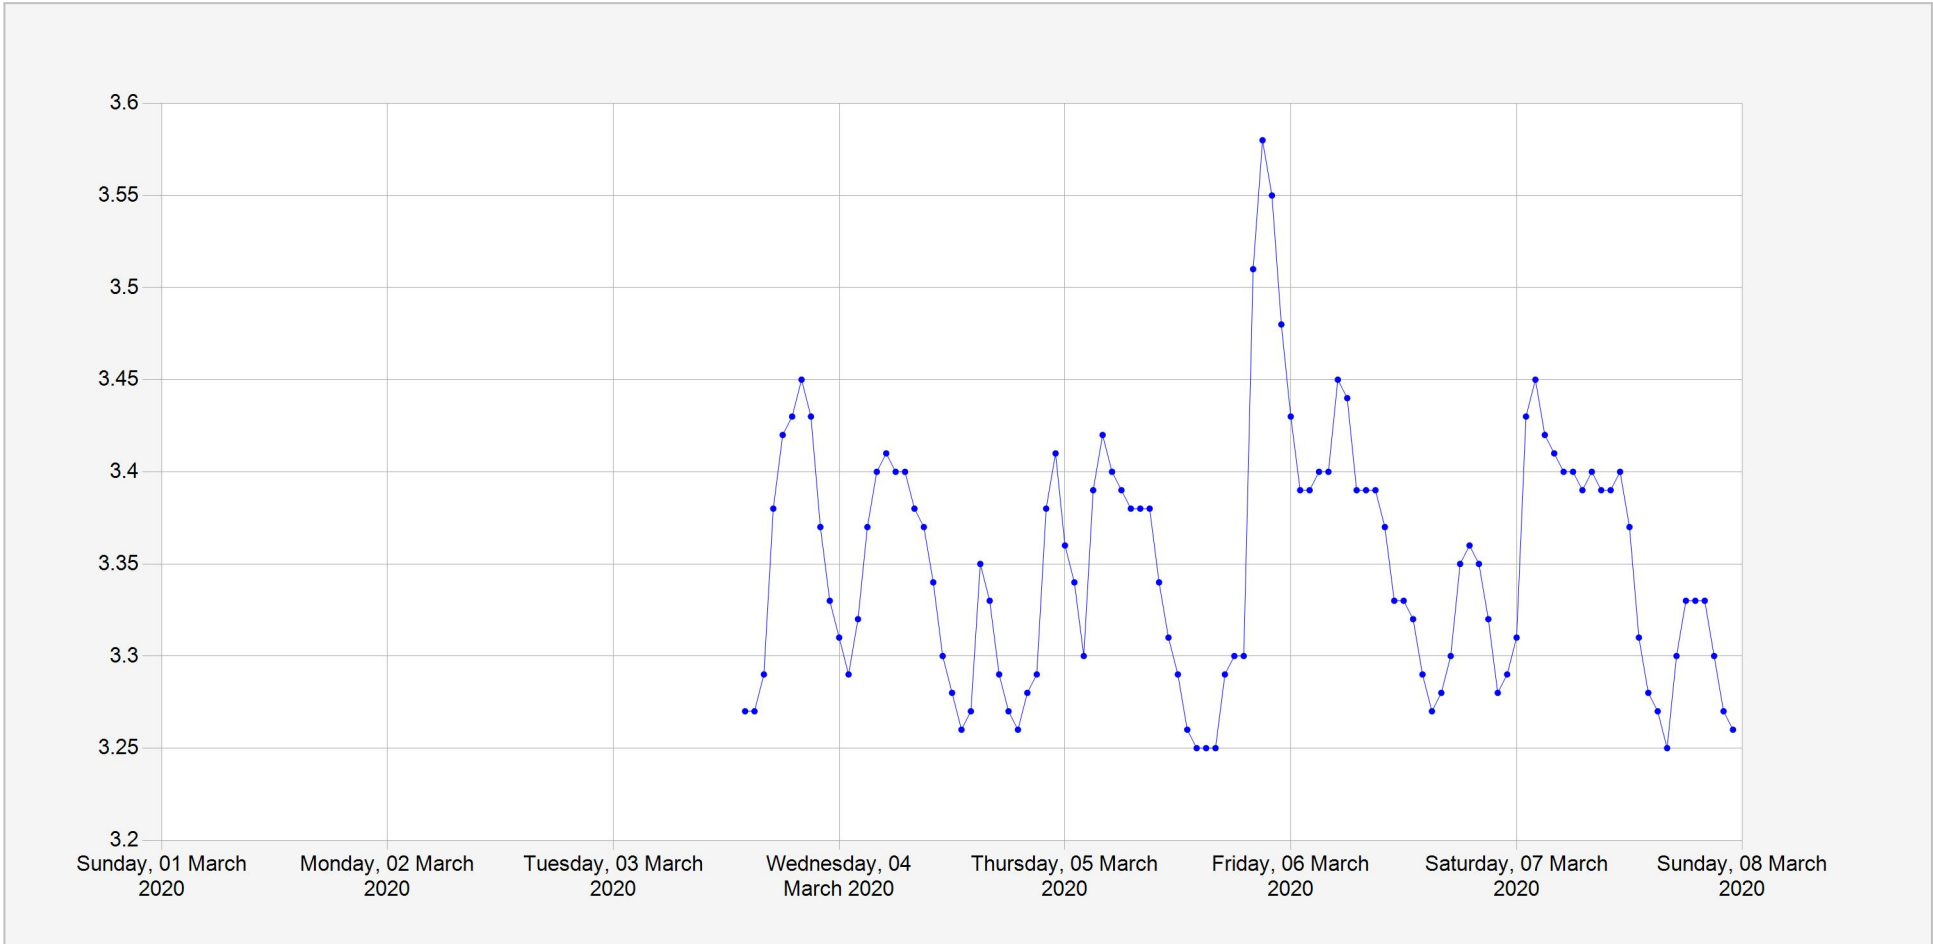

Mukungwa Ngaru Daily Water Level

**Units:** m  
**Identifier:** Stage.Telemetry1@70012  
**Location:** Ngaru(Mukungwa)

Week of: 2020-March-1

Date Processed: March 9, 2020 08:48

Page 1 of 1

DISCLAIMER :

The data made available through this portal is provided by RWFA to help the sustainable development of water resources and increase our water knowledge base. We ask that resulting research and studies be published and shared with RWFA. Additionally the data is provided 'as is' and RWFA takes no responsibility for any loss or damage suffered as a result of using this data. By downloading this data you are explicitly agreeing to these conditions.