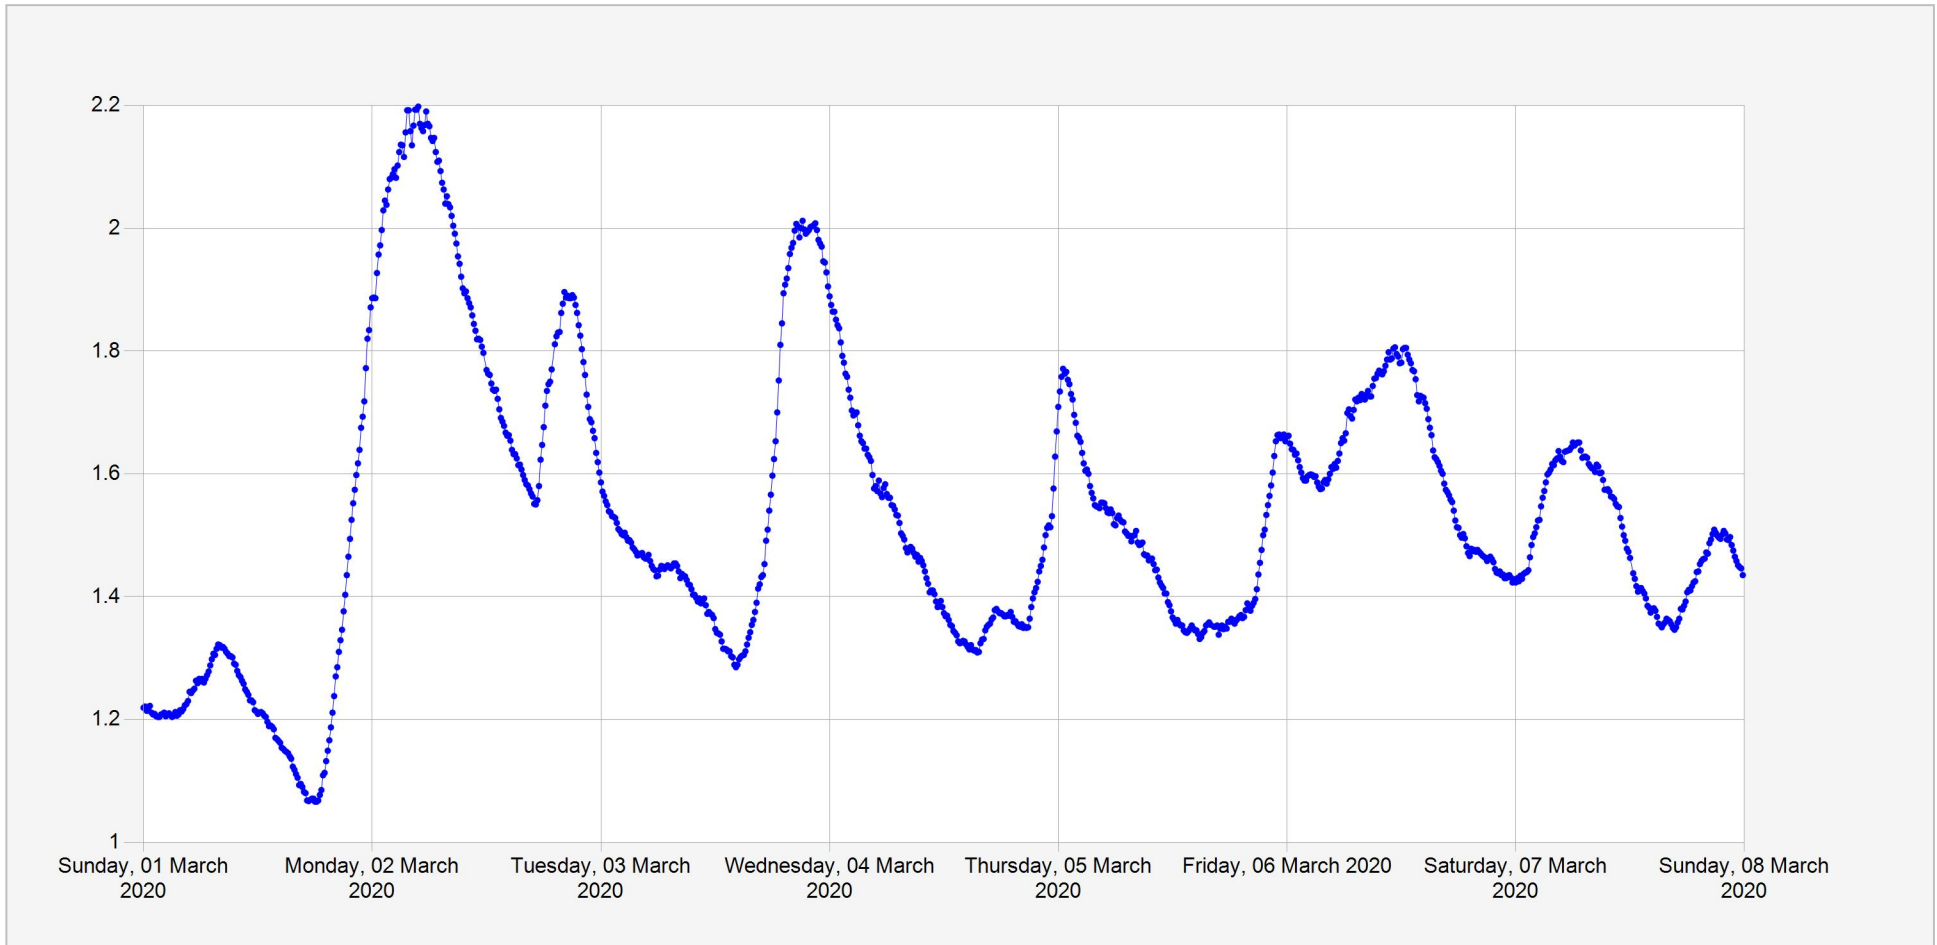

### Nyabarongo Daily Water Level

**Units:** m  
**Identifier:** Stage.Telemetry@70008  
**Location:** Ngaru(Nyabarongo)

Week of: 2020-March-1

Date Processed: March 9, 2020 08:49

Page 1 of 1

**DISCLAIMER :**

The data made available through this portal is provided by RWFA to help the sustainable development of water resources and increase our water knowledge base. We ask that resulting research and studies be published and shared with RWFA. Additionally the data is provided 'as is' and RWFA takes no responsibility for any loss or damage suffered as a result of using this data. By downloading this data you are explicitly agreeing to these conditions.