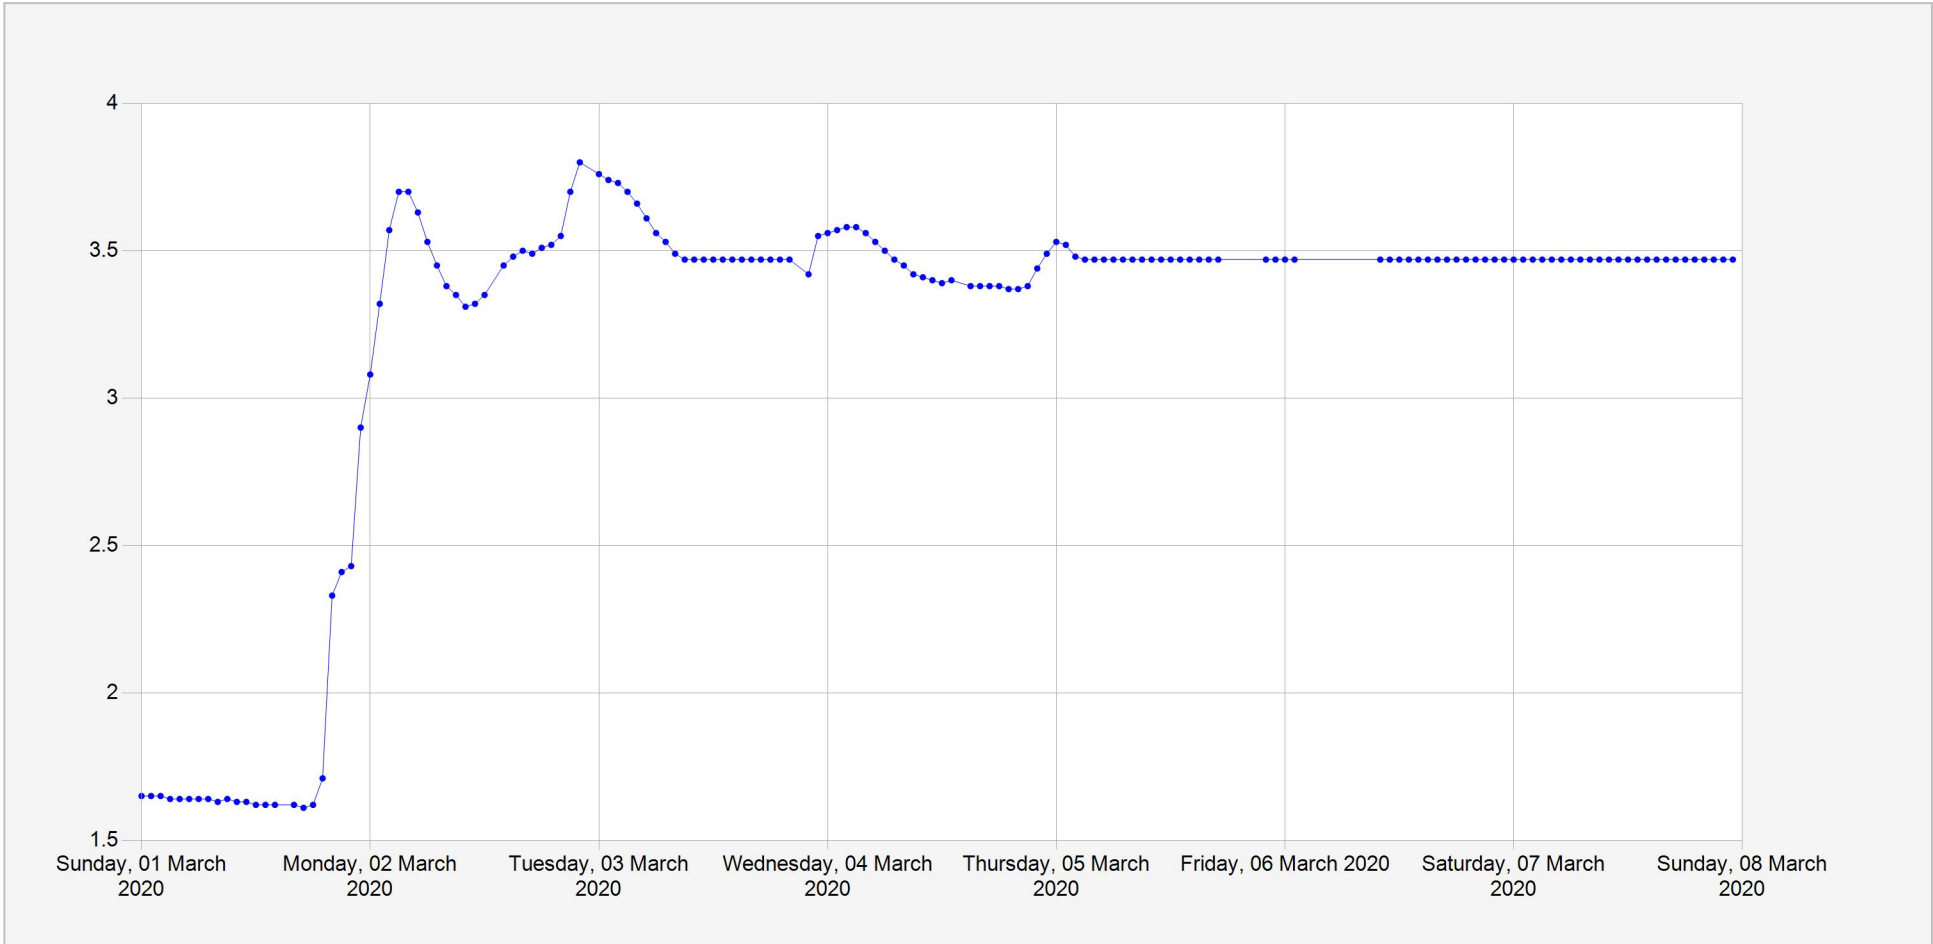

Nyabugogo Nemba Daily Water Level

**Units:** m  
**Identifier:** Stage.Telemetry1@281001  
**Location:** Nemba

Week of: 2020-March-1

Date Processed: March 9, 2020 08:45

Page 1 of 1

**DISCLAIMER :**  
The data made available through this portal is provided by RWFA to help the sustainable development of water resources and increase our water knowledge base. We ask that resulting research and studies be published and shared with RWFA. Additionally the data is provided 'as is' and RWFA takes no responsibility for any loss or damage suffered as a result of using this data. By downloading this data you are explicitly agreeing to these conditions.