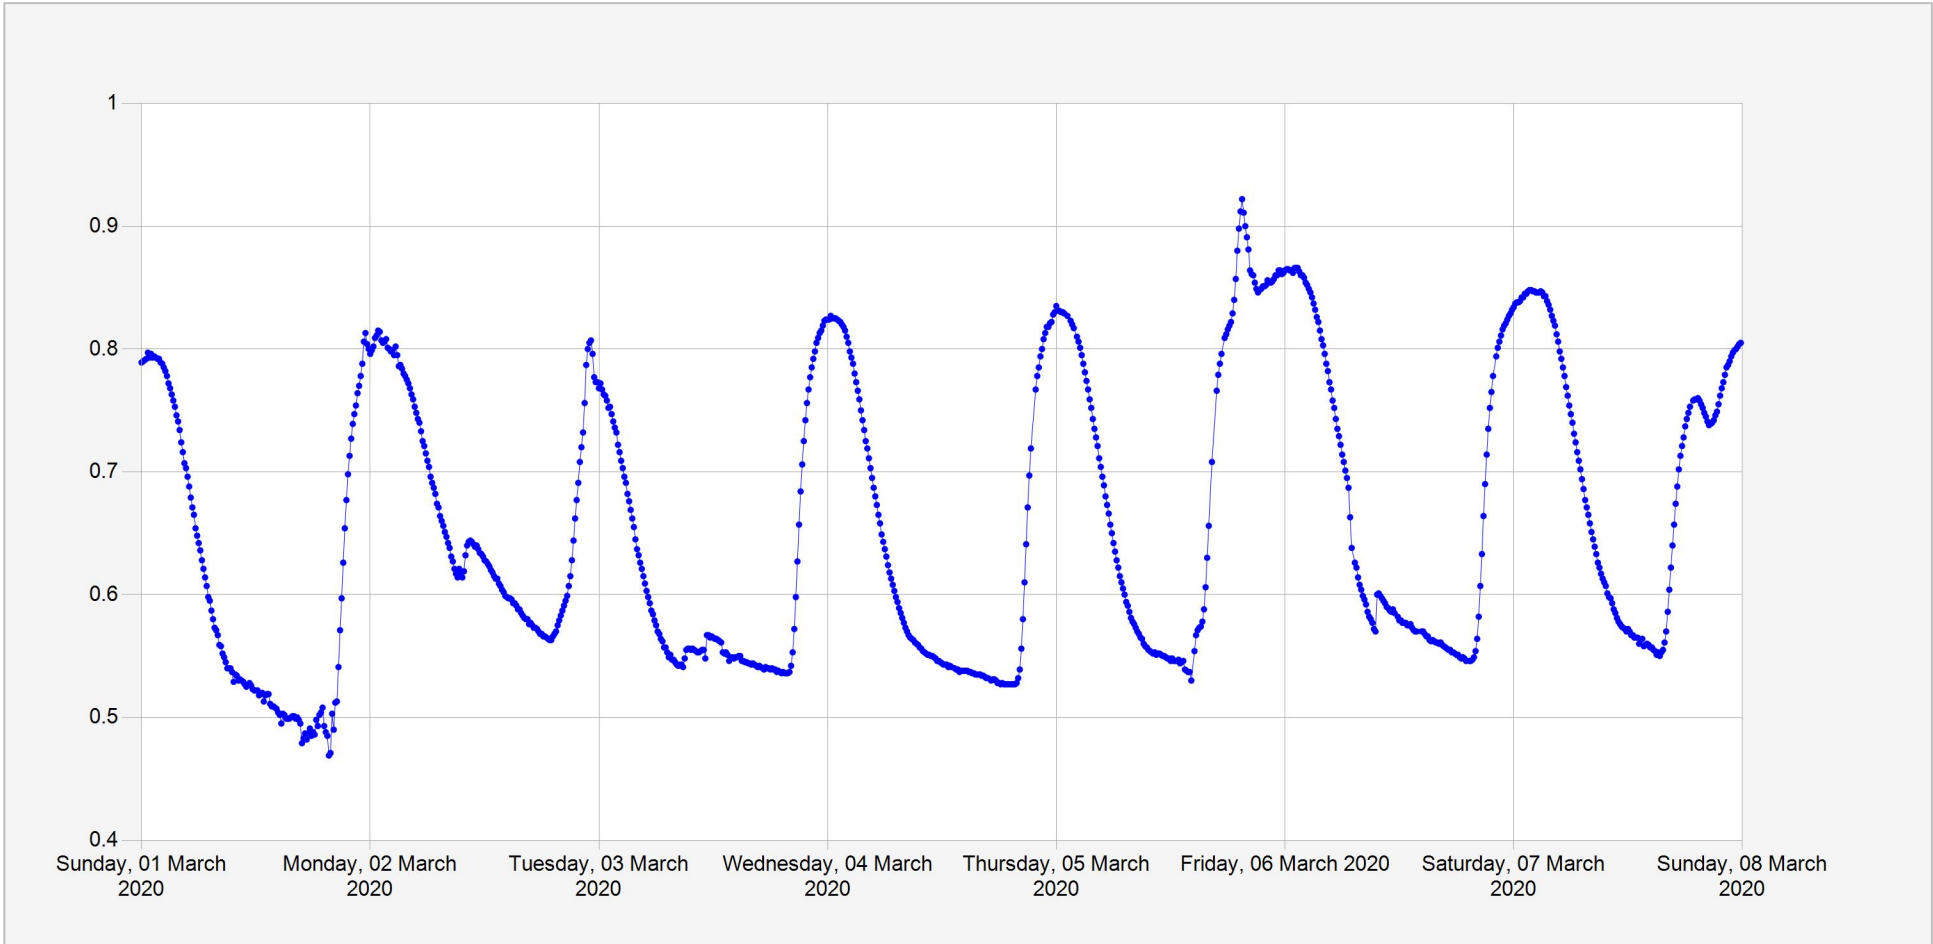

### Mukungwa Daily Water Level

**Units:** m  
**Identifier:** Stage.Telemetry@294701  
**Location:** Nyakinama(Mukungwa)

Week of: 2020-March-1

Date Processed: March 9, 2020 09:03

Page 1 of 1

**DISCLAIMER :**

The data made available through this portal is provided by RWFA to help the sustainable development of water resources and increase our water knowledge base. We ask that resulting research and studies be published and shared with RWFA. Additionally the data is provided 'as is' and RWFA takes no responsibility for any loss or damage suffered as a result of using this data. By downloading this data you are explicitly agreeing to these conditions.