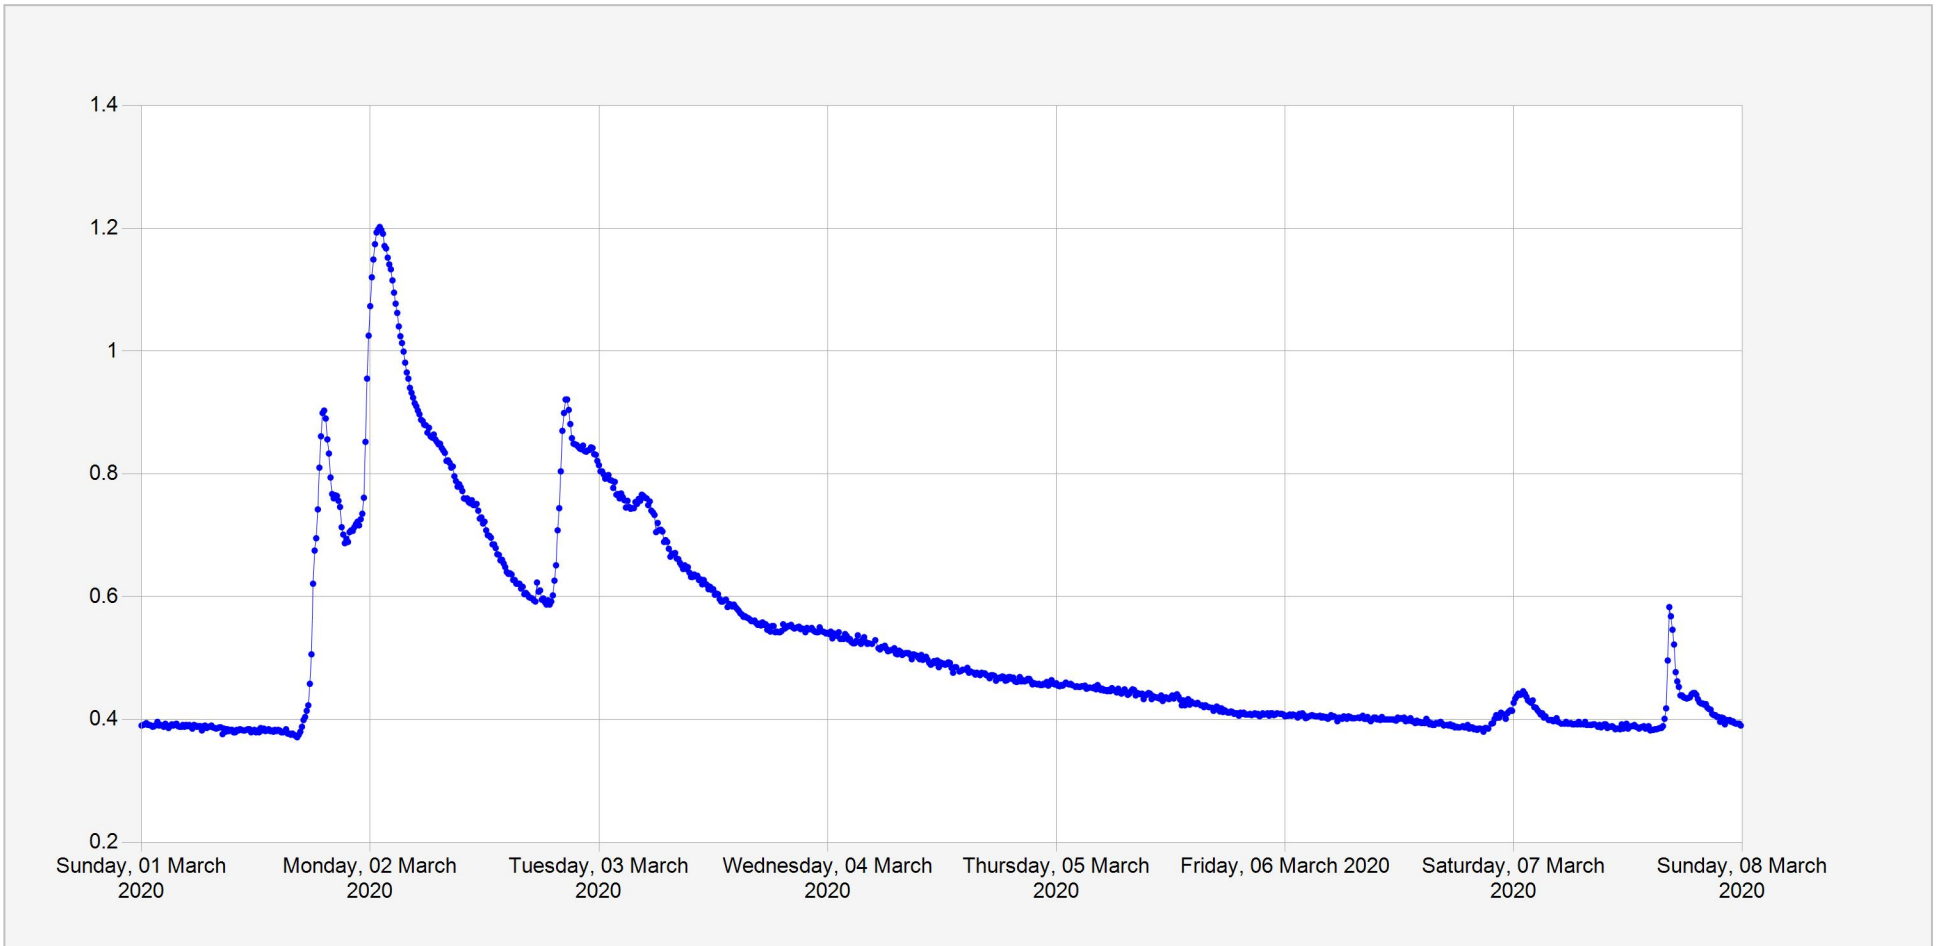

Pfunda Daily Water Level

**Units:** m  
**Identifier:** Stage.Telemetry@SW13  
**Location:** Pfunda

Week of: 2020-March-1

Date Processed: March 9, 2020 09:06

Page 1 of 1

DISCLAIMER :

The data made available through this portal is provided by RWFA to help the sustainable development of water resources and increase our water knowledge base. We ask that resulting research and studies be published and shared with RWFA. Additionally the data is provided 'as is' and RWFA takes no responsibility for any loss or damage suffered as a result of using this data. By downloading this data you are explicitly agreeing to these conditions.