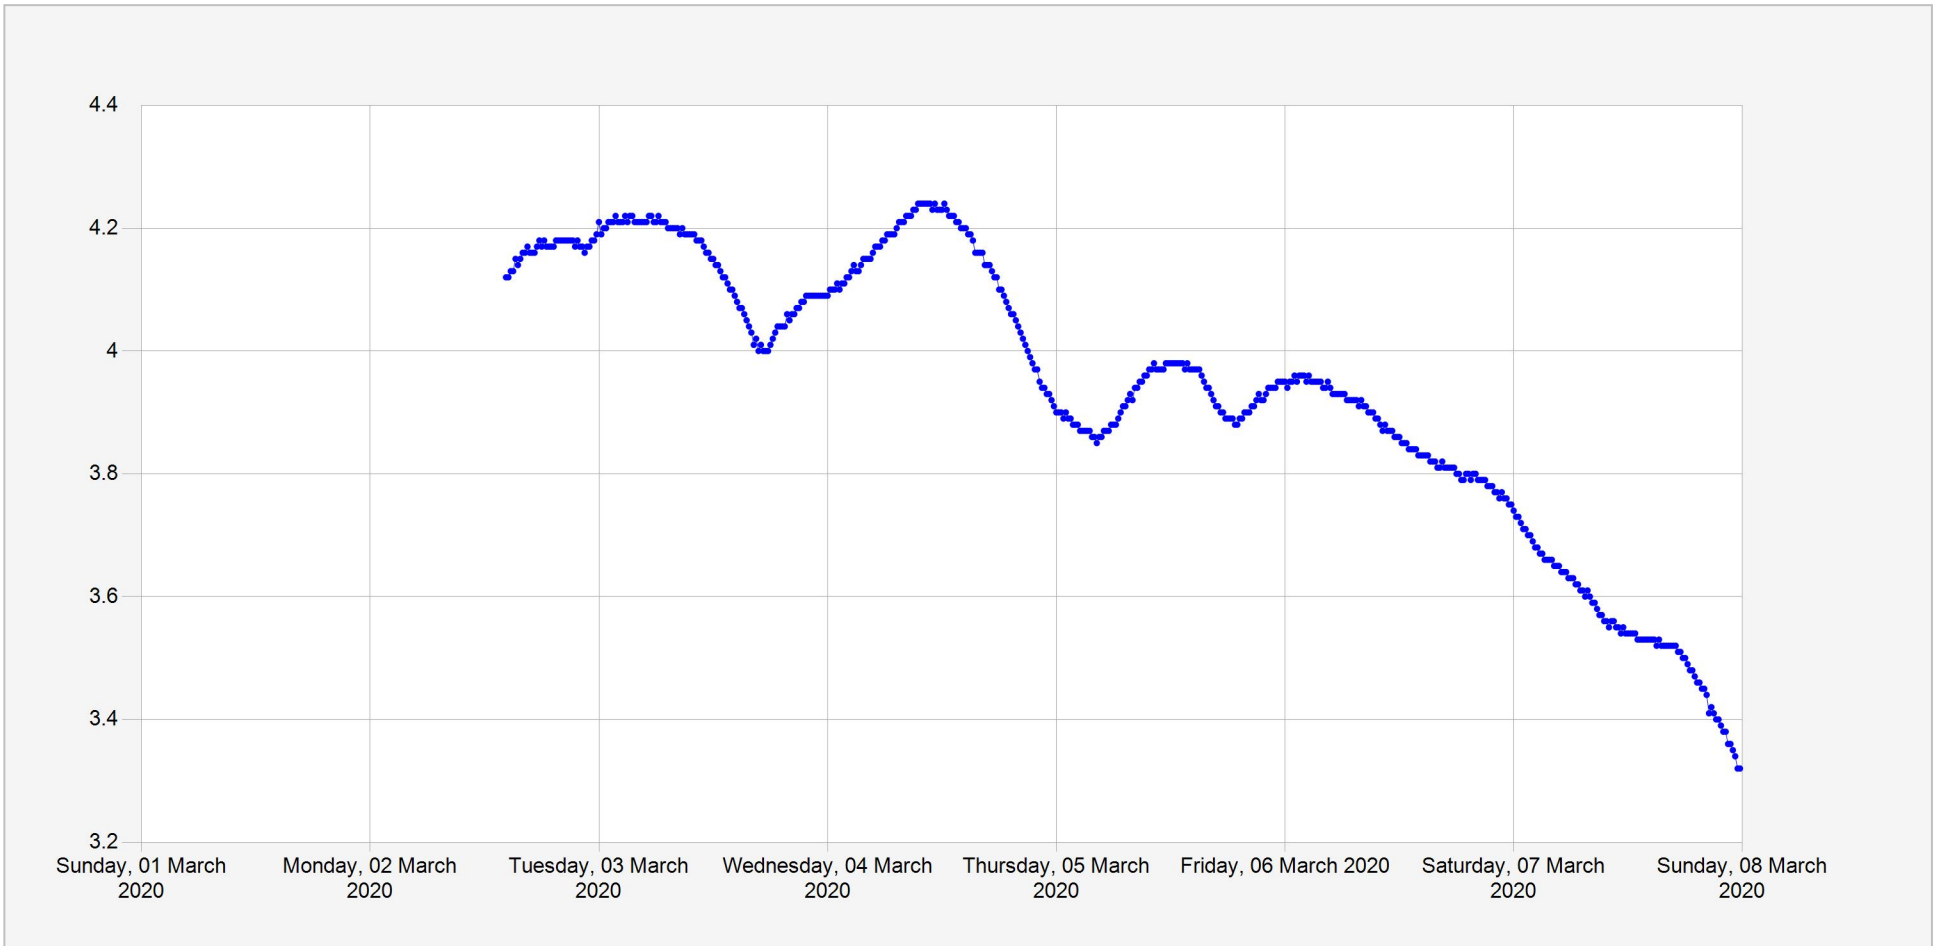

Ruliba\_Nyabarongo Daily Water Level

**Units:** m  
**Identifier:** Stage.Telemetry@270001  
**Location:** Ruliba(Nyabarongo)

Week of: 2020-March-1

Date Processed: March 9, 2020 09:07

Page 1 of 1

DISCLAIMER :

The data made available through this portal is provided by RWFA to help the sustainable development of water resources and increase our water knowledge base. We ask that resulting research and studies be published and shared with RWFA. Additionally the data is provided 'as is' and RWFA takes no responsibility for any loss or damage suffered as a result of using this data. By downloading this data you are explicitly agreeing to these conditions.